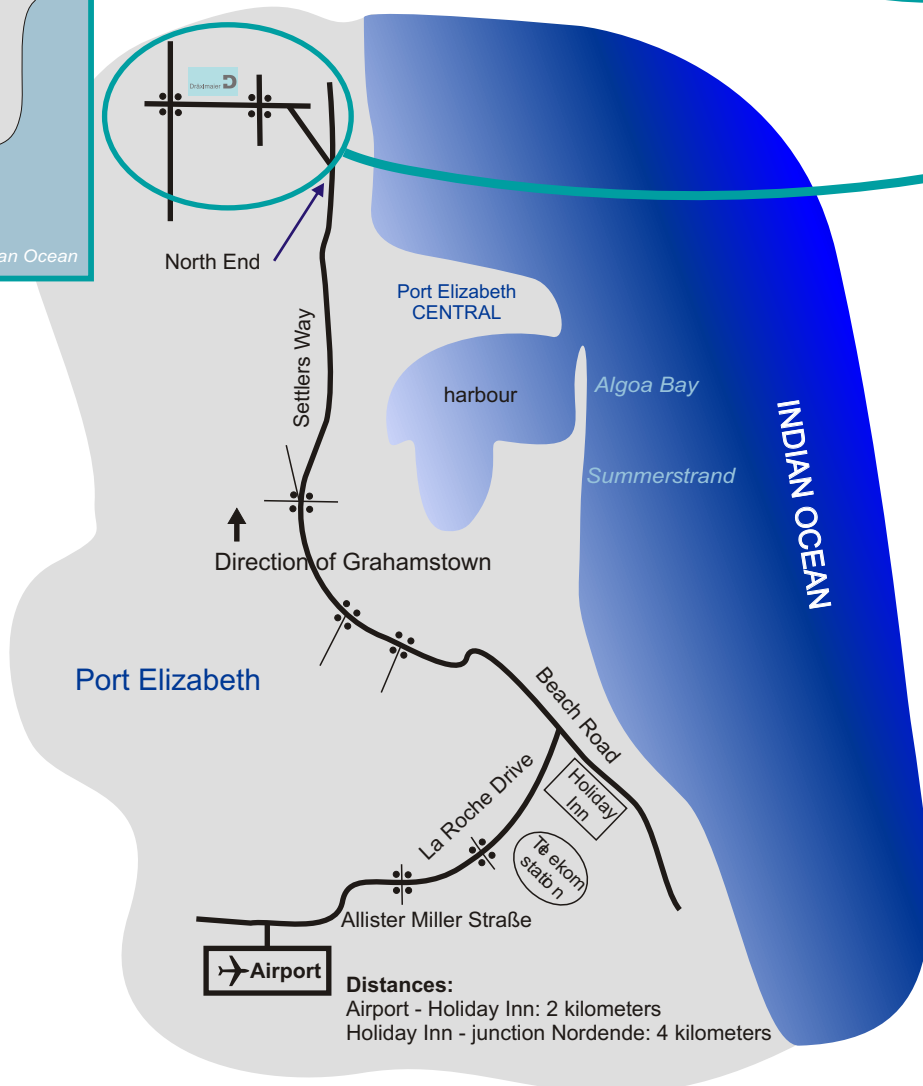

Dräxlmaier in Port Elizabeth, South Africa

 Coming from the airport, please turn **right** into **Allister Miller Street** that passes over into **La Roche Drive** after about 1 kilometer. Follow La Roche Drive until you get to Beach Road at the end (you will see the Holiday Inn Hotel on the right). Turn **left** here into **Beach Road**. Then continue on **towards Grahamstown**. After driving into **Settlers Way** and continuing for about 2 kilometers, you will get to the turn-off to **North End**. Turn **left** and drive over the intersection and the railway crossing. You will then see **D & B Wiring** on the **right**.

Distances:
 Airport - Holiday Inn: 2 kilometers
 Holiday Inn - junction Nordende: 4 kilometers

Dräxlmaier Group

DAB Wiring Limited

North End, P. O. Box 2298
 RSA-6056 Port Elizabeth

phone:
 +27 41 4845224