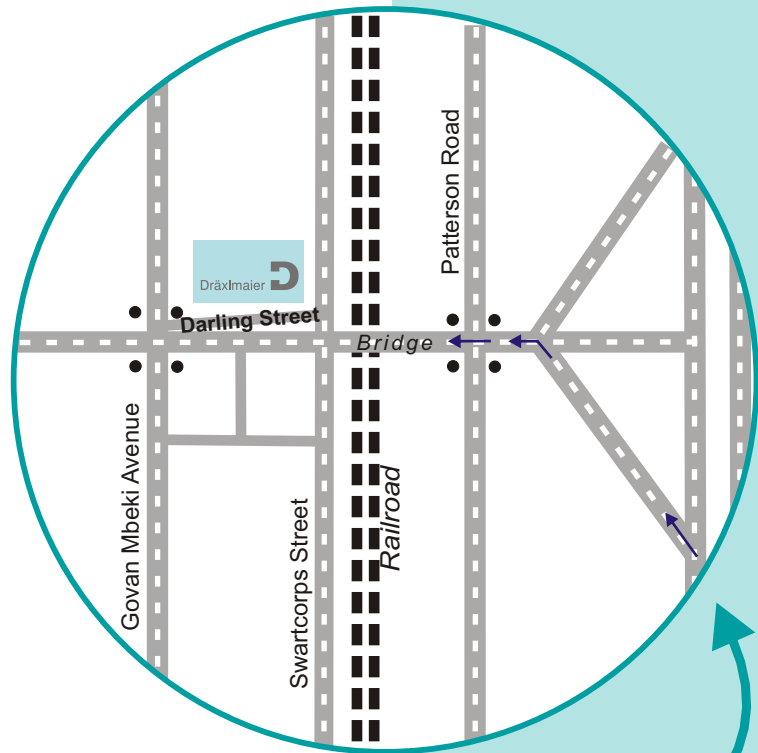

Dräxlmaier in Port Elizabeth, South Africa

 Coming from the airport, please turn **right** into **Allister Miller Street** that passes over into **La Roche Drive** after about 1 kilometer. Follow La Roche Drive until you get to Beach Road at the end (you will see the Holiday Inn Hotel on the right). Turn **left** here into **Beach Road**. Then continue on **towards Grahamstown**. After driving into **Settlers Way** and continuing for about 2 kilometers, you will get to the turn-off to **North End**. Turn **left** and drive over the intersection and the railway crossing. You will then see **D & B Wiring** on the **right**.

Distances:
 Airport - Holiday Inn: 2 kilometers
 Holiday Inn - junction Nordende: 4 kilometers

Dräxlmaier Group

DAB Wiring Limited

North End, P. O. Box 2298
 RSA-6056 Port Elizabeth

phone:
 +27 41 4845224