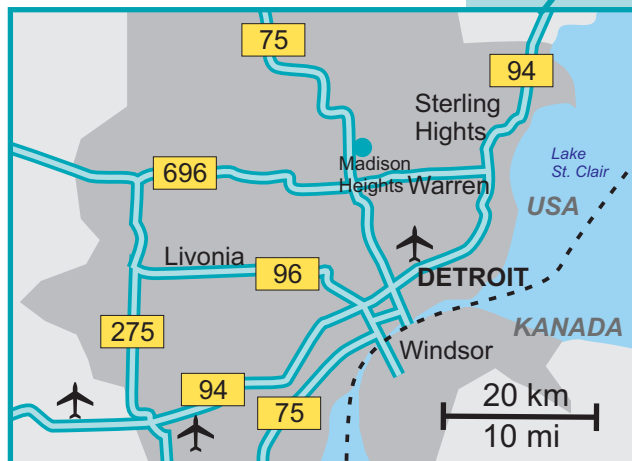

Dräxlmaier in Detroit, USA

- ➔ Coming from Detroit Metropolitan Wayne County Airport take the Interstate I-94 E to Detroit.
- ➔ Take Exit 216-A and merge onto Interstate I-75 North.
- ➔ After approximately 11 miles take Exit 65-A to 14 Mile Road. Stay on 14 Mile Road 0.5 miles.
- ➔ Turn right at John R. Road and keep going for 0.5 miles.
- ➔ Turn left at East Whitcomb Avenue.
- ➔ Turn right at Research Park Drive which changes to Tech Row. Dräxlmaier will be on the right.