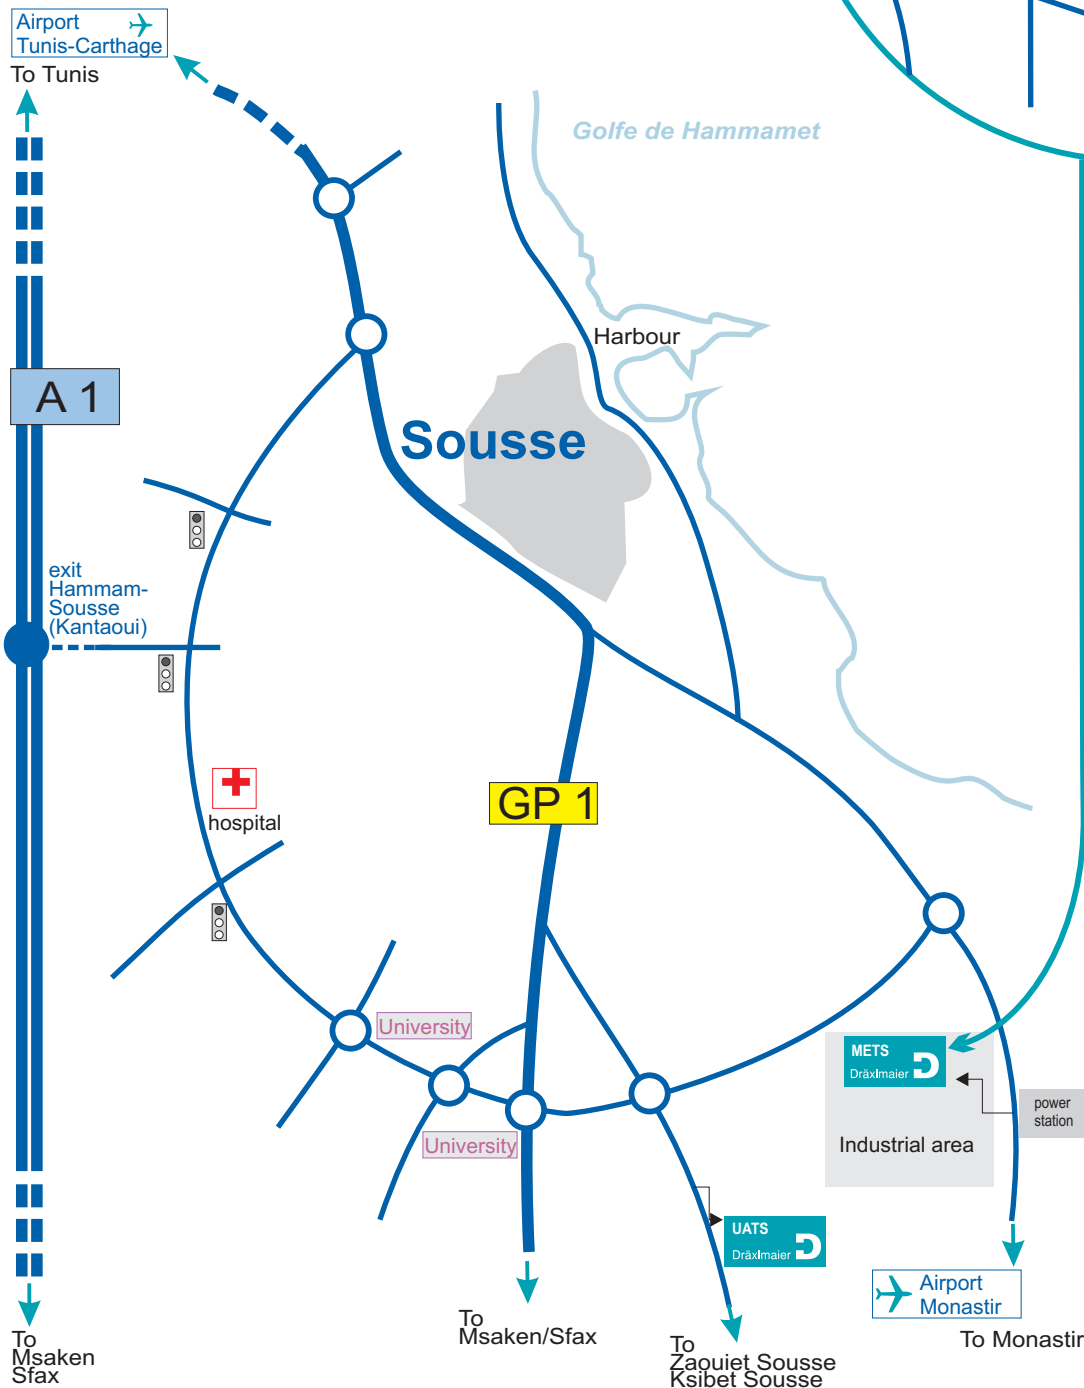

Dräxlmaier in Sousse, Tunisia

Head office METS

- ➔ Coming from Tunis or Tunis-Carthage Airport, please take the **A 1 to Sousse** right up to the Sousse city center exit (Sousse Centre Ville) and continue via the secondary road towards Monastir Airport. Turn right at the power station.
 - ➔ Coming from Monastir or Monastir Airport, please drive towards Sousse until you reach the power station, then turn left.
 - ➔ Coming from the south, take the **GP 1 to Sousse** up to the power station and continue towards Monastir Airport, then turn right at the power station.
- ! The motorways in Tunisia are subject to a toll.