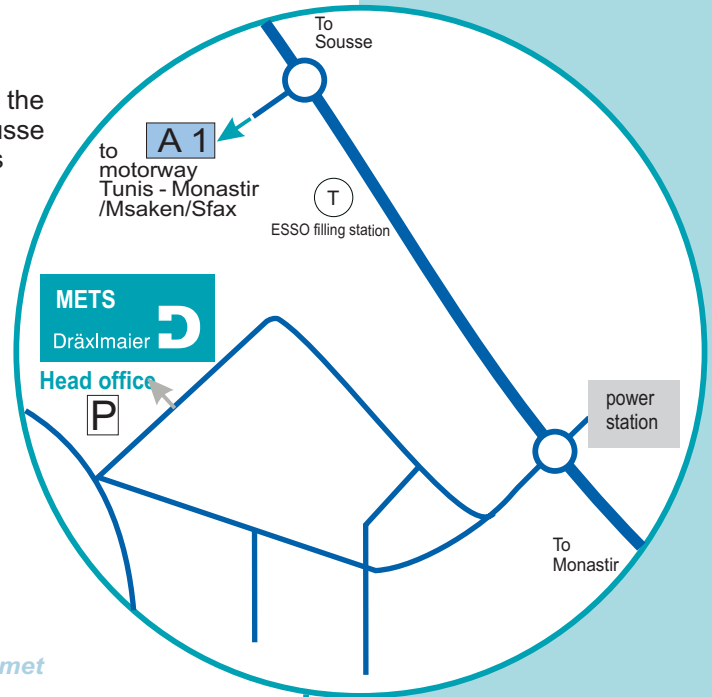

Dräxlmaier in Sousse, Tunisia

Head office METS

- ➔ Coming from Tunis or Tunis-Carthage Airport, please take the **A 1 to Sousse** right up to the Sousse city center exit (Sousse Centre Ville) and continue via the secondary road towards Monastir Airport. Turn right at the power station.
 - ➔ Coming from Monastir or Monastir Airport, please drive towards Sousse until you reach the power station, then turn left.
 - ➔ Coming from the south, take the **GP 1 to Sousse** up to the power station and continue towards Monastir Airport, then turn right at the power station.
- ! The motorways in Tunisia are subject to a toll.