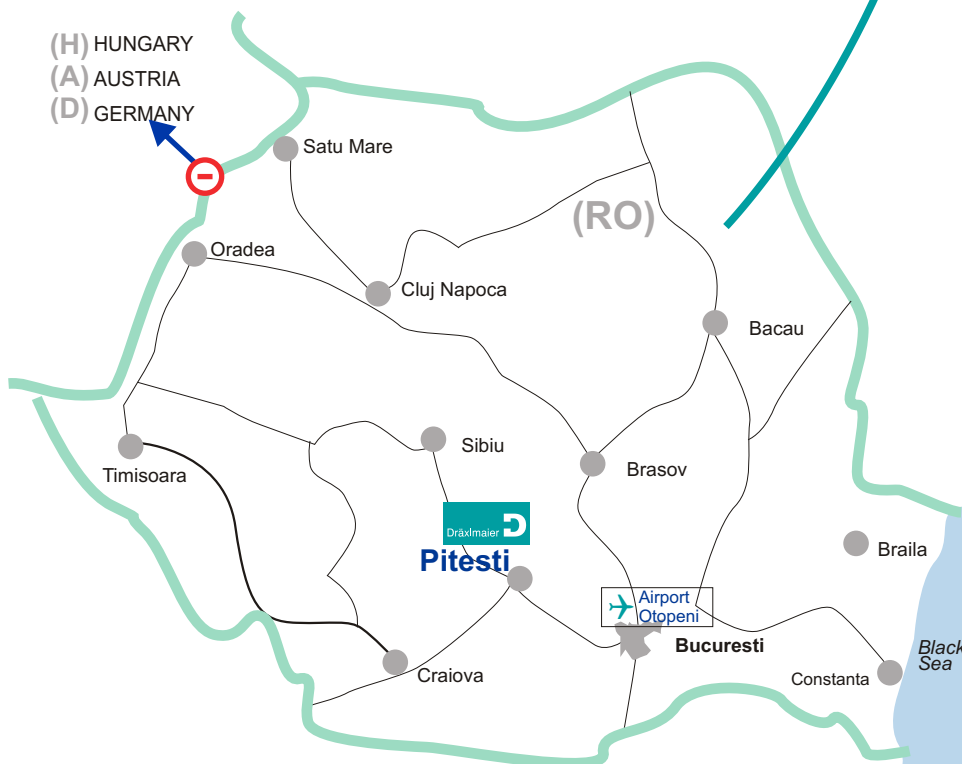

Dräxlmaier in *Pitesti, Romania*

→ Coming from Otopeni Airport (Bucarest), please drive through Bucarest, continuing on towards Pitesti until you get to **Motorway A1 (towards Pitesti)**.

Exit the A1 at the Pitesti exit. Continue on toward **Râmnicu Valcea Sibiu**.

Stay in the direction of Rm. Valcea-Sibiu right up to the end of the city of Pitesti and you will find our company on the right side of the road.

→ Coming from Sibiu, please drive via Valcea in the direction of Pitesti on highway **E 81**.

→ Coming from Craiova, please take highway **E 70** to Pitesti.

→ Coming from Brasov, go via Campulung on highway **E 574** to Pitesti.

Dräxlmaier Group

SC Lisa Dräxlmaier Autopart
Romania SRL

0300 Pitesti - Arges
Str. N. Balcescu, Nr. 186