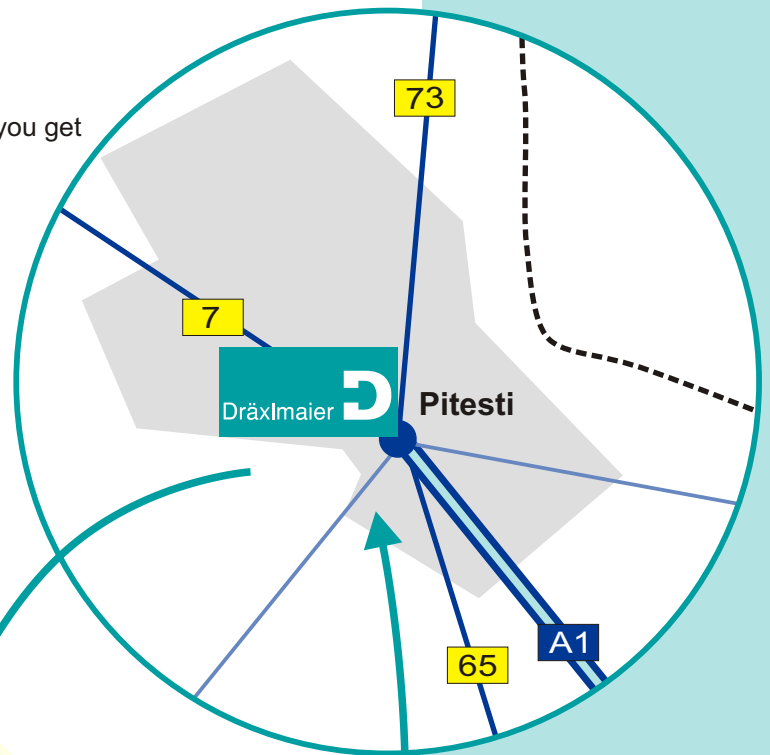

Dräxlmaier in *Pitesti, Romania*

→ Coming from Otopeni Airport (Bucarest), please drive through Bucarest, continuing on towards Pitesti until you get to **Motorway A1 (towards Pitesti)**.

Exit the A1 at the Pitesti exit. Continue on toward **Râmnicu Valcea Sibiu**.

Stay in the direction of Rm. Valcea-Sibiu right up to the end of the city of Pitesti and you will find our company on the right side of the road.

→ Coming from Sibiu, please drive via Valcea in the direction of Pitesti on highway **E 81**.

→ Coming from Craiova, please take highway **E 70** to Pitesti.

→ Coming from Brasov, go via Campulung on highway **E 574** to Pitesti.

Dräxlmaier Group

SC Lisa Dräxlmaier Autopart
Romania SRL

0300 Pitesti - Arges
Str. N. Balcescu, Nr. 186