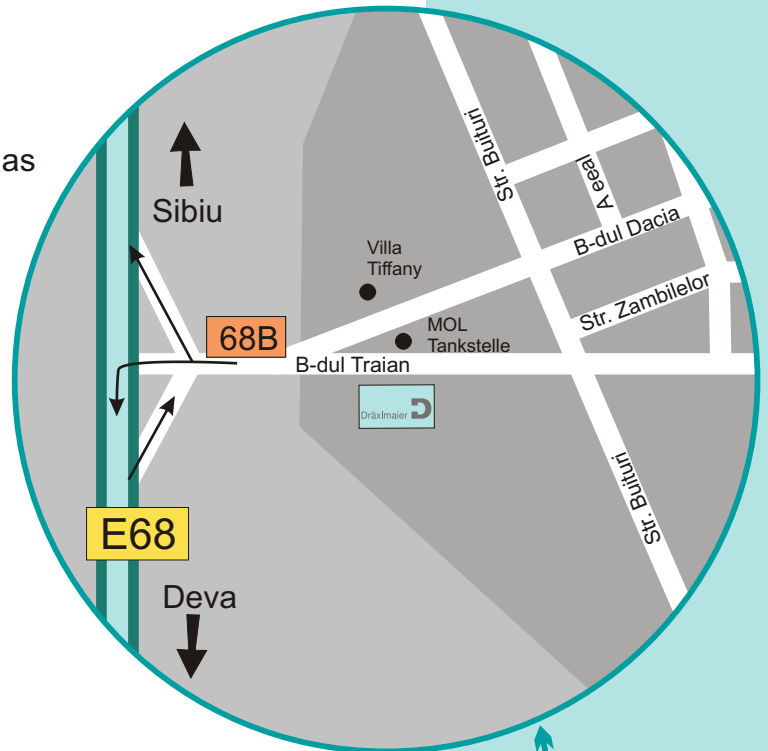

# Dräxlmaier in *Hunedoara*, Romania

➔ **Coming from Timisoara/airport:**  
 From Timisoara airport, take the E70 as far as Logoj. Change there to the 68A in the direction of Deva. From Deva, take the E68 for about 5 kilometers until you get to Santuhalm. Then turn right into the 68B to Hunedoara.  
 Exit the 68B in Hunedoara and turn into Traian Street. You will find the plant of the Draexlmaier Group on the right hand side.