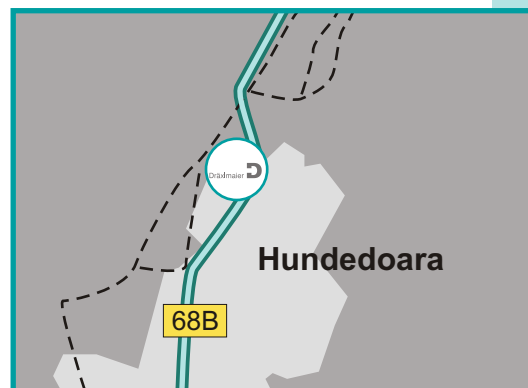

# Dräxlmaier in *Hunedoara*, Romania

➔ **Coming from Timisoara/airport:**  
 From Timisoara airport, take the E70 as far as Logoj. Change there to the 68A in the direction of Deva. From Deva, take the E68 for about 5 kilometers until you get to Santuhalm. Then turn right into the 68B to Hunedoara.  
 Exit the 68B in Hunedoara and turn into Traian Street. You will find the plant of the Draexlmaier Group on the right hand side.