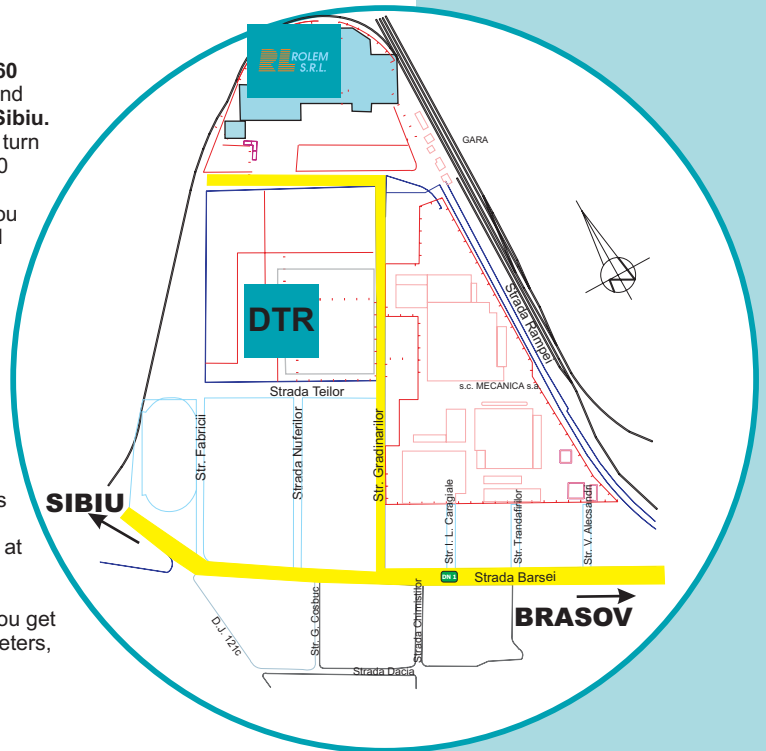

Dräxlmaier in Codlea, Romania

- ➔ After exiting **Otopeni Airport**, please turn right and take highway **E60 (DN1)** in the direction of **Ploiesti**. Take the bypass around Ploiesti and continue on towards **Brasov**. In **Brasov**, drive on in the direction of **Sibiu**. About 15 kilometers after Brasov, you will get to **Codlea**. In Codlea, turn right at the first traffic lights into **Gradinarilor Street**. After about 400 meters, you will see our company **DTR** on the right. To get to **ROLEM**, continue straight ahead on the same road until you get to the end of it. Then turn left into **Station Street (Garii)**. You will see **ROLEM** after about 100 meters on the right.
- ➔ Coming from **Arad**, drive to **Brasov, Codlea** via **Sibiu** on highway **E68**. In Codlea, turn left at the last traffic lights into **Gradinarilor Street**. After about 400 meters, you will see our company **DTR** on the right. To get to **ROLEM**, continue straight ahead on the same road until you get to the end of it. Then turn left into **Station Street (Garii)**. After about 100 meters, you will see **ROLEM** on the right.
- ➔ Coming from **Oradea**, go via **Tirgu Mures** on highway **E60** towards **Brasov**. In **Brasov**, continue on in the direction of **Sibiu**. 15 kilometers after Brasov, you will reach **Codlea**. In Codlea, turn right at the first traffic lights into **Gradinarilor Street**. You will see our company **DTR** after 400 meters on the right. To get to **ROLEM**, continue straight ahead on the same road until you get to the end of it. Then turn left into **Station Street (Garii)**. After 100 meters, you will see **ROLEM** on the right.