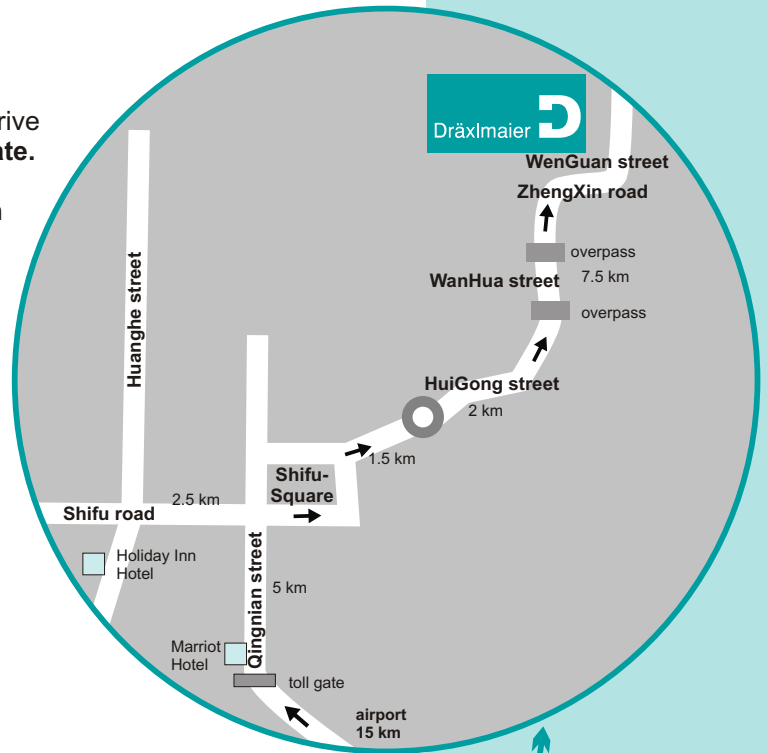

Dräxlmaier in *Shenyang, China*

➔ Coming out of the airport parking lot, **turn left** and drive for approx. 5 minutes until you reach the **first toll gate**. Take the highway towards Shenyang City and continue driving on for about 10 minutes, after which you will get to the **second toll gate**. You will now have reached Shenyang City. Drive down Qingnian Street and **turn right at Shifu Square**. Turn into **Huigong street** at the fifth traffic light, **turn left** and turn into **WanHua street** and drive over two overpasses. You will then find DAC on the **left of Wen Guan street**.

➔ The distance between Shenyang Airport and DAC Company is about 35 kilometres. It is a fifty-five minute drive.

Dräxlmaier Group

DAC
Dräxlmaier (Shenyang)
Automotive Components
Co. Ltd.

No. 6 Wen Guan Street
Dadong District
Shenyang, China 110045