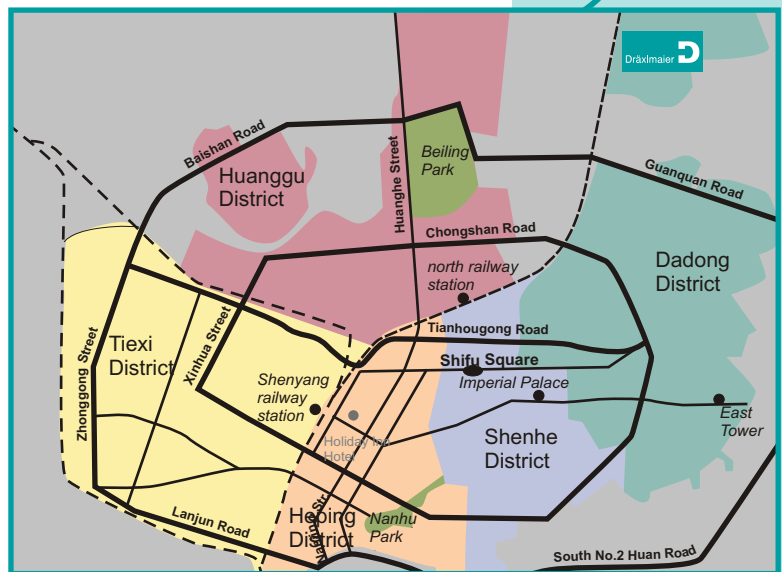

Dräxlmaier in *Shenyang, China*

➔ Coming out of the airport parking lot, **turn left** and drive for approx. 5 minutes until you reach the **first toll gate**. Take the highway towards Shenyang City and continue driving on for about 10 minutes, after which you will get to the **second toll gate**. You will now have reached Shenyang City. Drive down Qingnian Street and **turn right at Shifu Square**. Turn into **Huigong street** at the fifth traffic light, **turn left** and turn into **WanHua street** and drive over two overpasses. You will then find DAC on the **left of Wen Guan street**.

➔ The distance between Shenyang Airport and DAC Company is about 35 kilometres. It is a fifty-five minute drive.

Dräxlmaier Group

DAC
Dräxlmaier (Shenyang)
Automotive Components
Co. Ltd.

No. 6 Wen Guan Street
Dadong District
Shenyang, China 110045