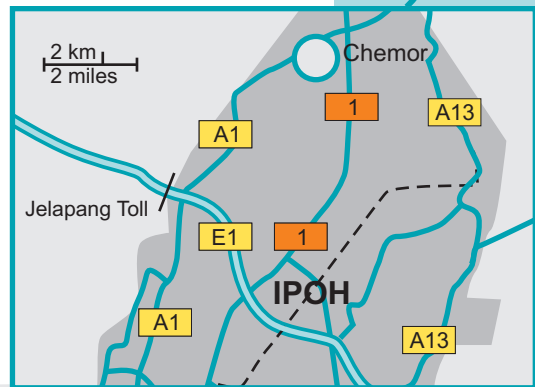

Dräxlmaier in Ipoh, Malaysia

➔ From North South Highway please take the Chemor/Jelapang exit. Turn right on the A1 to Chemor. Follow the road for about 6 km. After passing Taman Hartawan you will see a row of shops on your left. Turn right into the Chemor Ceramic Park. Take the first exit on left and turn right immediately. In front of Goodwater take the next exit on the left and go straight to DEM Dräxlmaier Automotive Systems, which is located on your right.

➔ **Transportation**

- From Penang - 190km or about 2 hours 15 minutes drive.
- From Kuala Lumpur - 220km or about 2 hours 30minutes drive.

Dräxlmaier Group

DEM Dräxlmaier Automotive Systems (M) Sdn Bhd
 Lot PT 115710, Jalan Chepor 11/6
 Ceramic Industrial Park
 31200 Chemor, Perak.
 Malaysia