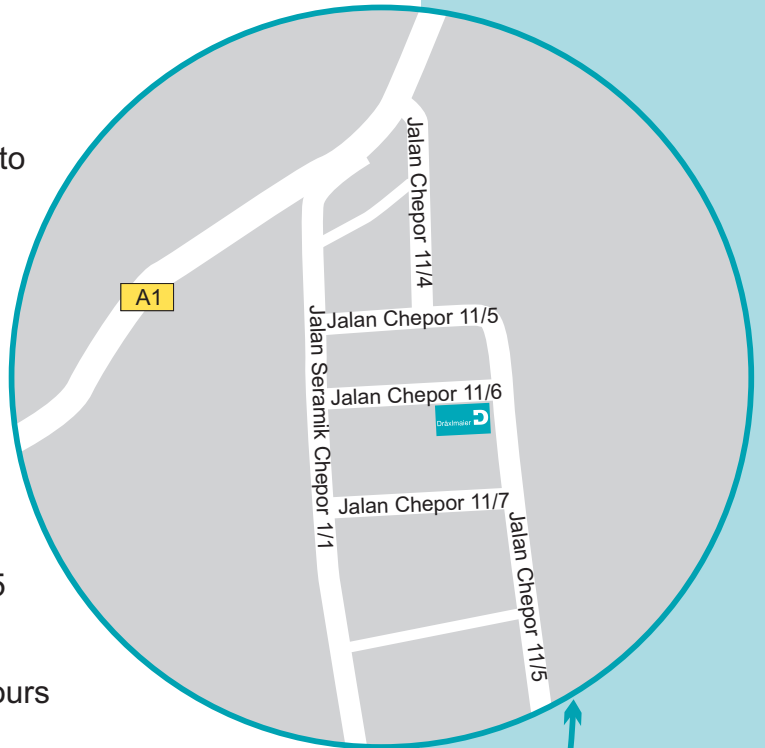

Dräxlmaier in Ipoh, Malaysia

➔ From North South Highway please take the Chemor/Jelapang exit. Turn right on the A1 to Chemor. Follow the road for about 6 km. After passing Taman Hartawan you will see a row of shops on your left. Turn right into the Chemor Ceramic Park. Take the first exit on left and turn right immediately. In front of Goodwater take the next exit on the left and go straight to DEM Dräxlmaier Automotive Systems, which is located on your right.

➔ **Transportation**

- From Penang - 190km or about 2 hours 15 minutes drive.
- From Kuala Lumpur - 220km or about 2 hours 30minutes drive.

Dräxlmaier Group

DEM Dräxlmaier Automotive Systems (M) Sdn Bhd
 Lot PT 115710, Jalan Chepor 11/6
 Ceramic Industrial Park
 31200 Chemor, Perak.
 Malaysia