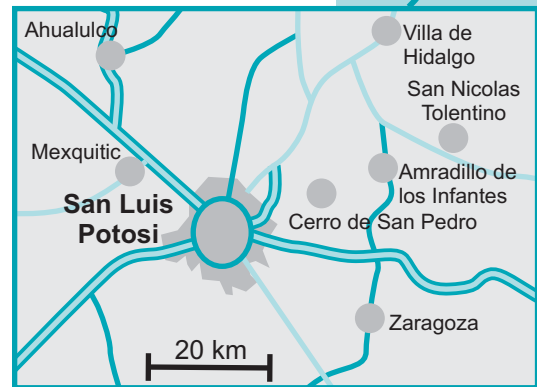

Dräxlmaier in *San Luis Potosi, Mexico*

- ➔ Take 57 Highway towards México City, starting from the Glorieta Juárez you will pass the bus station, the hotel area, keep going until you see the Parque Logístico sign.
- ➔ Leave highway 57 at exit Eje 140.
- ➔ Go straight 3 km until you come across the entrance of Parque Logístico.
- ➔ Inside the industrial park you turn left and follow the road Dräxlmaier will be on your left.