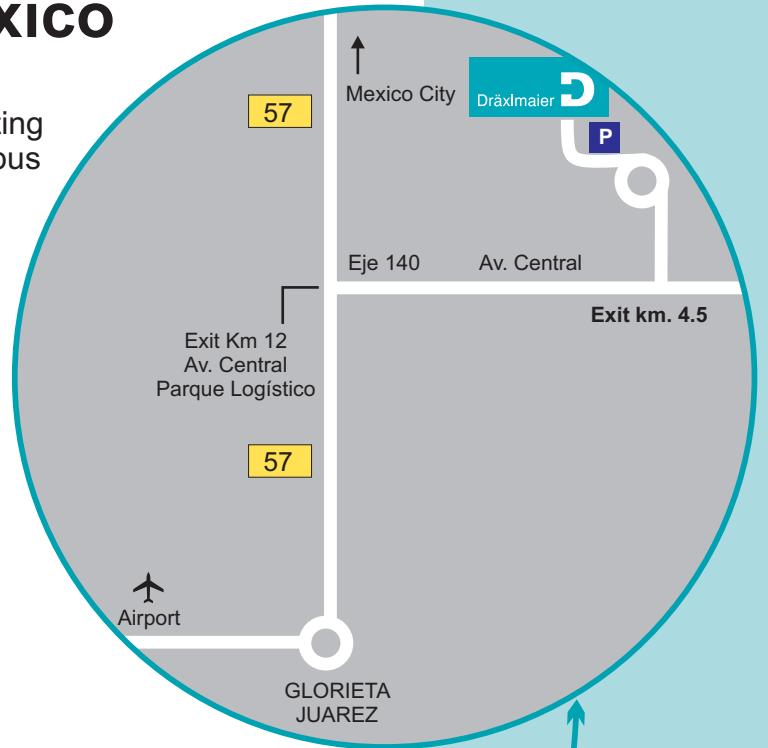

Dräxlmaier in *San Luis Potosi, Mexico*

- ➔ Take 57 Highway towards México City, starting from the Glorieta Juárez you will pass the bus station, the hotel area, keep going until you see the Parque Logístico sign.
- ➔ Leave highway 57 at exit Eje 140.
- ➔ Go straight 3 km until you come across the entrance of Parque Logístico.
- ➔ Inside the industrial park you turn left and follow the road Dräxlmaier will be on your left.