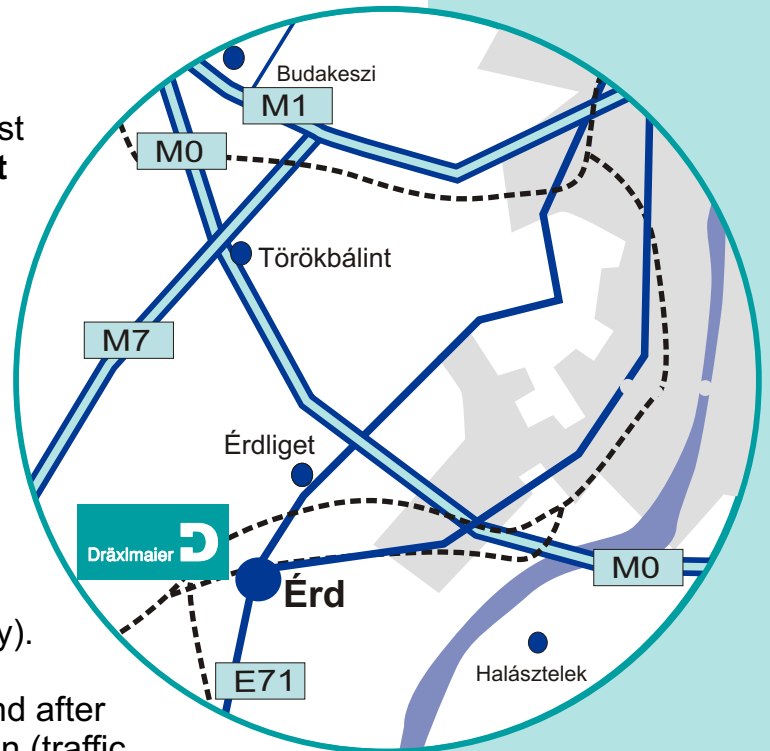

# Dräxlmaier in Érd/Hungary

➔ Coming from **Vienna**, turn right at the first motorway intersection **before Budapest** onto the M0 going towards Balaton.

After about 3.5 km, turn right again onto the **M7** in the direction of Balaton. Exit the motorway (after about 2 km) at **Érd**.

At the first stop sign, **turn right** towards the **City Center**. Turn right after the second traffic light and then left after about 300 m. After about 3.6 km, turn right at the intersection (with right-of-way). After about 2.2 km, you will come to an intersection with a stop sign. Turn left and after about 700 m, turn right at the intersection (traffic light). After driving about 500 m, you will arrive at the entry to **MEE Co.** (Turul Street).