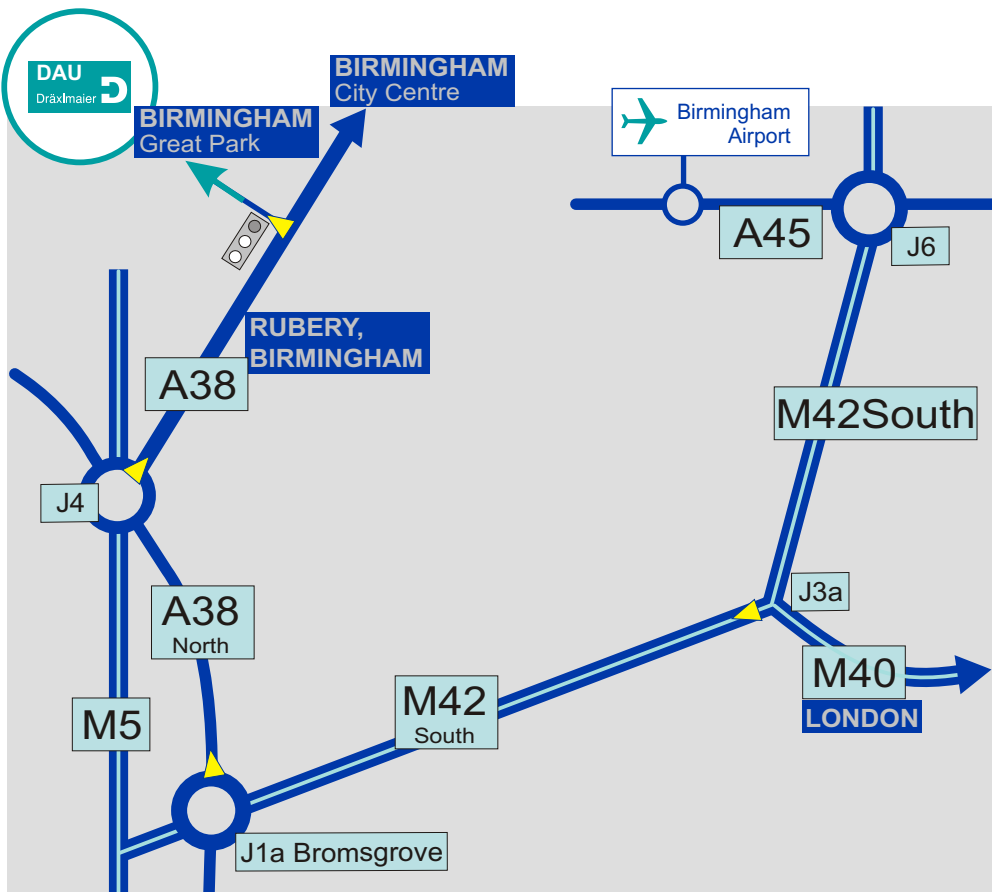

# Dräxlmaier in Birmingham, Great Britain

 The distance from the Birmingham Airport to DAU is approximately 35 km.  
From Birmingham Airport take the **A45** to Coventry and then the **M42 South**.

At Junction **J1a (Bromsgrove)** please follow the **A 38 North** to Birmingham.  
Follow the signs to **Birmingham**.  
After about 5 km go left at the traffic lights (by "Safeway").  
At the first roundabout go right, and straight over the second.  
At the next island go left and turn right at the second set of traffic lights into **Rubery Lane**, and right at the next roundabout into **Hollymoor Way**. At the next island turn left.  
Carry on for 200 metres, DAU is situated on the right hand side.