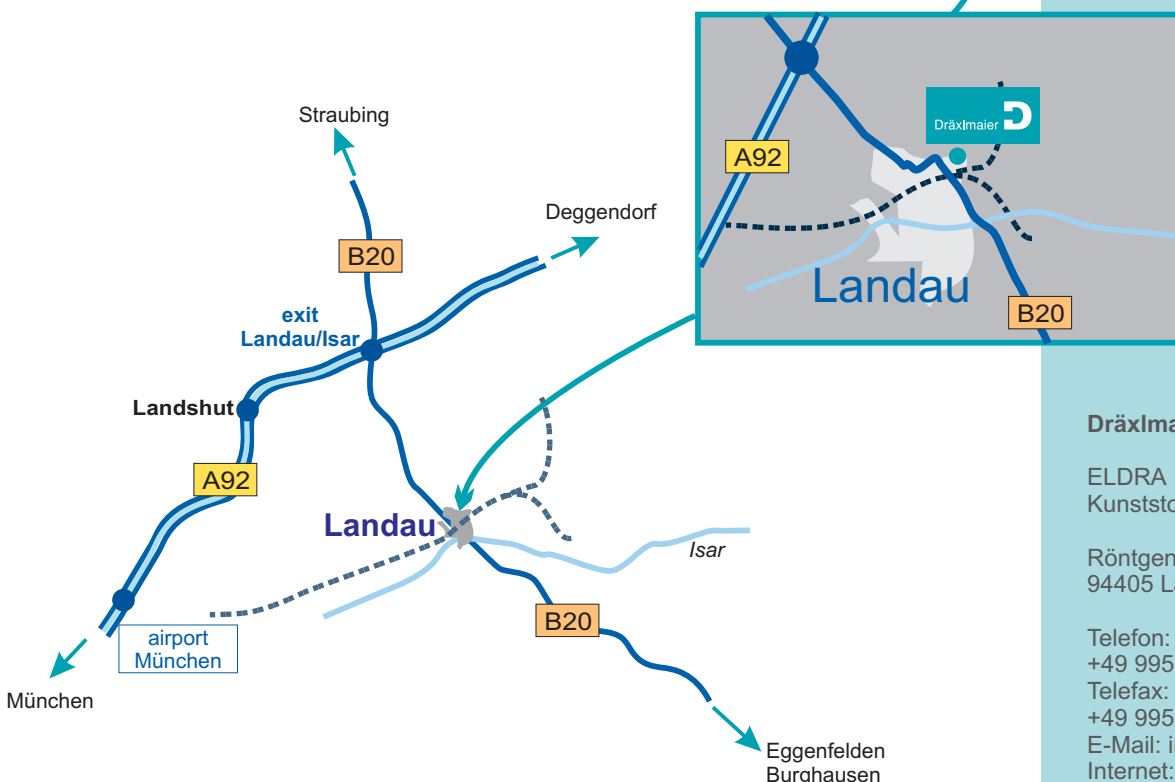

Dräxlmaier in Landau II

- ➔ Coming from Munich or from Munich Franz-Josef-Strauß Airport, please take motorway **A92 (direction of Deggendorf)** up to the **Landau exit**. Then turn left and continue on towards Landau for about 0.7 km on the **B20**. Take the left-hand lane and follow the sign saying **“Landau Industriegebiet”**. Continue up to the next intersection and turn left there. After 30 meters, you will come to the left side of ELDR Company.
- ➔ Coming from Deggendorf, it is best to take motorway **A92 (direction of Munich)** up to the **Landau exit**. Now turn right towards Landau and drive on the **B20** for about 0.7km. Take the left-hand lane and follow the sign saying **“Landau Industriegebiet”**. Enter the roundabout and take the diagonal exit, taking a left turn at the following intersection. After about 30 meters, you will come to the left side of ELDR Company.
- ➔ Coming from Straubing, please take the **B20 towards Burghausen** up to the **“Landau Industriegebiet”** exit, then continue on as described above.
- ➔ Coming from Eggenfelden, please take the **B20 towards Straubing** up to the **“Landau Industriegebiet”** exit, then continue on as described above.