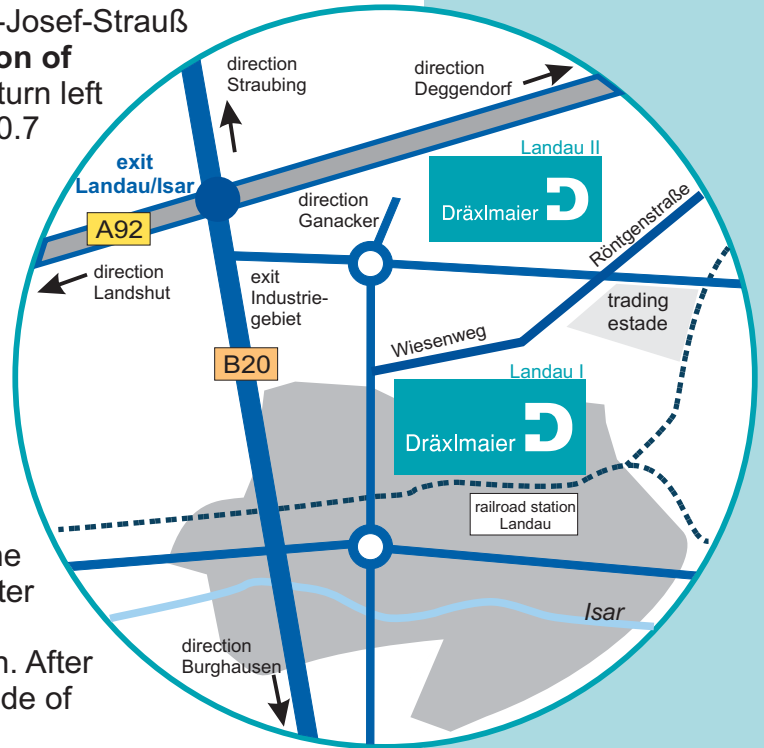

Dräxlmaier in Landau II

- ➔ Coming from Munich or from Munich Franz-Josef-Strauß Airport, please take motorway **A92 (direction of Deggendorf)** up to the **Landau exit**. Then turn left and continue on towards Landau for about 0.7 km on the **B20**. Take the left-hand lane and follow the sign saying **“Landau Industriegebiet”**. Continue up to the next intersection and turn left there. After 30 meters, you will come to the left side of ELDR Company.
- ➔ Coming from Deggendorf, it is best to take motorway **A92 (direction of Munich)** up to the **Landau exit**. Now turn right towards Landau and drive on the **B20** for about 0.7km. Take the left-hand lane and follow the sign saying **“Landau Industriegebiet”**. Enter the roundabout and take the diagonal exit, taking a left turn at the following intersection. After about 30 meters, you will come to the left side of ELDR Company.
- ➔ Coming from Straubing, please take the **B20 towards Burghausen** up to the **“Landau Industriegebiet”** exit, then continue on as described above.
- ➔ Coming from Eggenfelden, please take the **B20 towards Straubing** up to the **“Landau Industriegebiet”** exit, then continue on as described above.