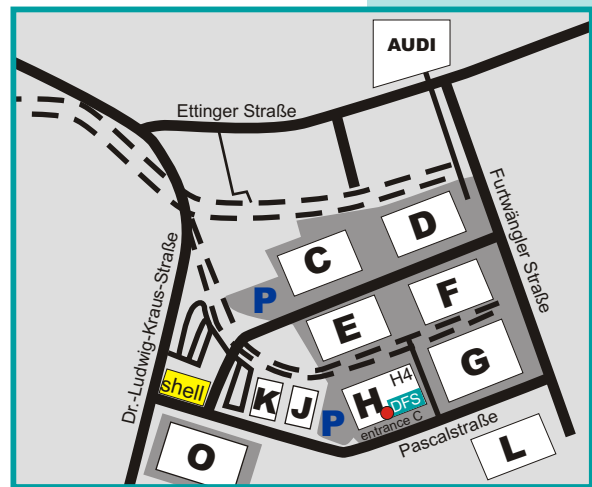

# Dräxlmaier in Ingolstadt

DFS Dräxlmaier Fahrzeugsysteme GmbH

- ➔ Coming along the **A9** from **Munich** or **Nuremberg**, exit at **Lenting** and follow the signs saying "Audi+GVZ". The entrance to the GVZ premises are at the main gate of Audi opposite gate 10 **You will find DFS in hall H.**  
Visitors' entrance: **Entrance H2.**
- ➔ Coming along the **B16** from Ulm or Regensburg, enter the **A9** at the junction **Manching**, going towards Nuremberg. Continue as described above.
- ➔ Driving along a minor road, follow the signs saying "Audi+GVZ" as described above. These signs can be found throughout the entire city area.