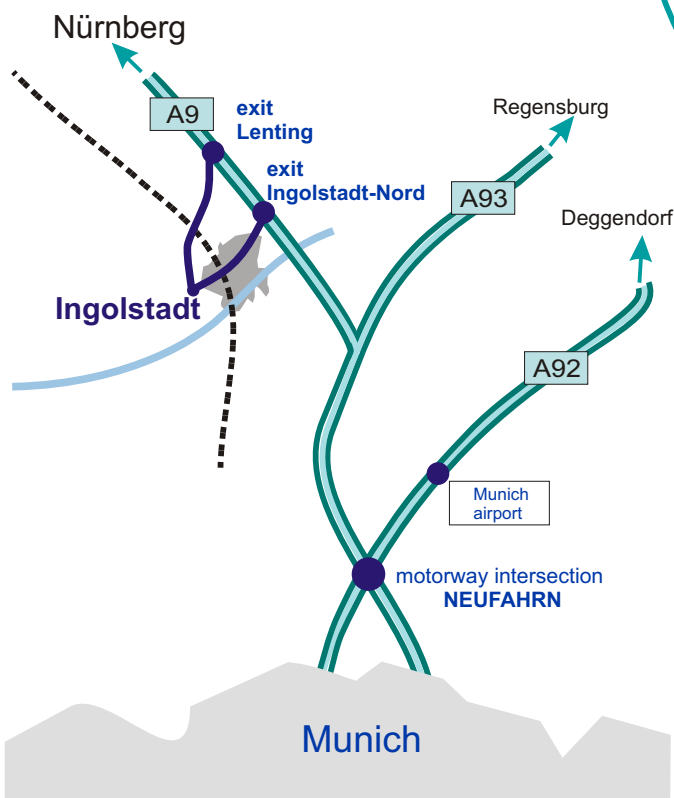

# Dräxlmaier in Ingolstadt

DFS Dräxlmaier Fahrzeugsysteme GmbH

- ➔ Coming along the **A9** from **Munich** or **Nuremberg**, exit at **Lenting** and follow the signs saying "Audi+GVZ". The entrance to the GVZ premises are at the main gate of Audi opposite gate 10 **You will find DFS in hall H.**  
Visitors' entrance: **Entrance H2.**
- ➔ Coming along the **B16** from Ulm or Regensburg, enter the **A9** at the junction **Manching**, going towards Nuremberg. Continue as described above.
- ➔ Driving along a minor road, follow the signs saying "Audi+GVZ" as described above. These signs can be found throughout the entire city area.