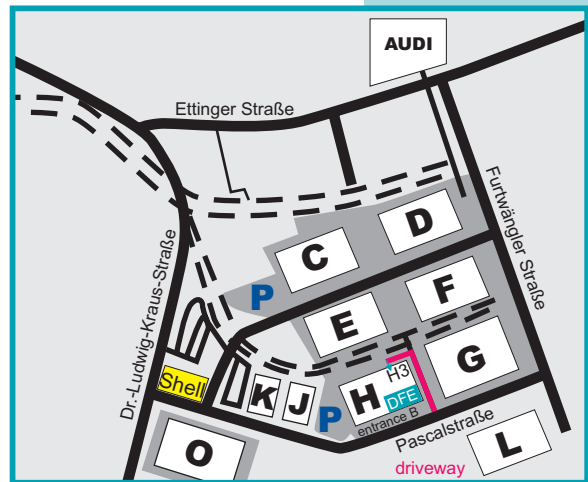

Dräxlmaier in Ingolstadt

DFE in the GVZ freight center

- ➔ Coming along the **A9** from **Munich** or **Nuremberg**, exit at **Lenting** and follow the signs saying "Audi+GVZ". The entrance to the GVZ premises are at the main gate of Audi opposite gate 10 **You will find DFE in hall H.** Visitors' entrance: **Entrance H2.** Materials receiving: **via rolling gate H3**
- ➔ Coming along the **B 16** from **Ulm** or **Regensburg**, enter the **A9** at the junction **Manching**, going towards **Nuremberg**. Continue as described above.

- ➔ Driving along a minor road, follow the signs saying "Audi+GVZ" as described above. These signs can be found throughout the entire city area.

Dräxlmaier Group

DFE Dräxlmaier
Fahrzeugelektrik GmbH

Pascalstraße 4
85057 Ingolstadt