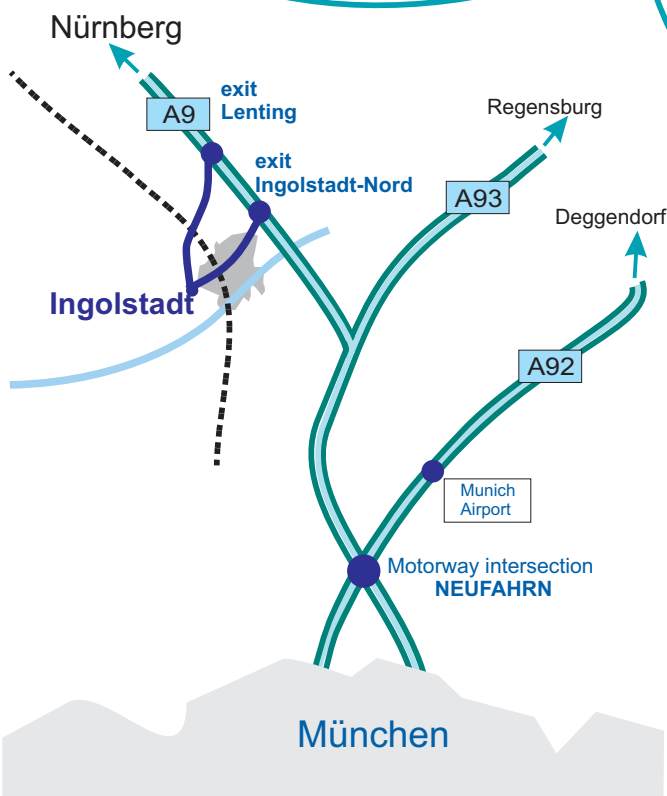

Dräxlmaier in Ingolstadt

DFE in the GVZ freight center

- ➔ Coming along the **A9** from **Munich** or **Nuremberg**, exit at **Lenting** and follow the signs saying "Audi+GVZ". The entrance to the GVZ premises are at the main gate of Audi opposite gate 10 **You will find DFE in hall H.** Visitors' entrance: **Entrance H2.** Materials receiving: **via rolling gate H3**
- ➔ Coming along the **B 16** from **Ulm** or **Regensburg**, enter the **A9** at the junction **Manching**, going towards **Nuremberg**. Continue as described above.

- ➔ Driving along a minor road, follow the signs saying "Audi+GVZ" as described above. These signs can be found throughout the entire city area.

Dräxlmaier Group

DFE Dräxlmaier
Fahrzeugelektrik GmbH

Pascalstraße 4
85057 Ingolstadt