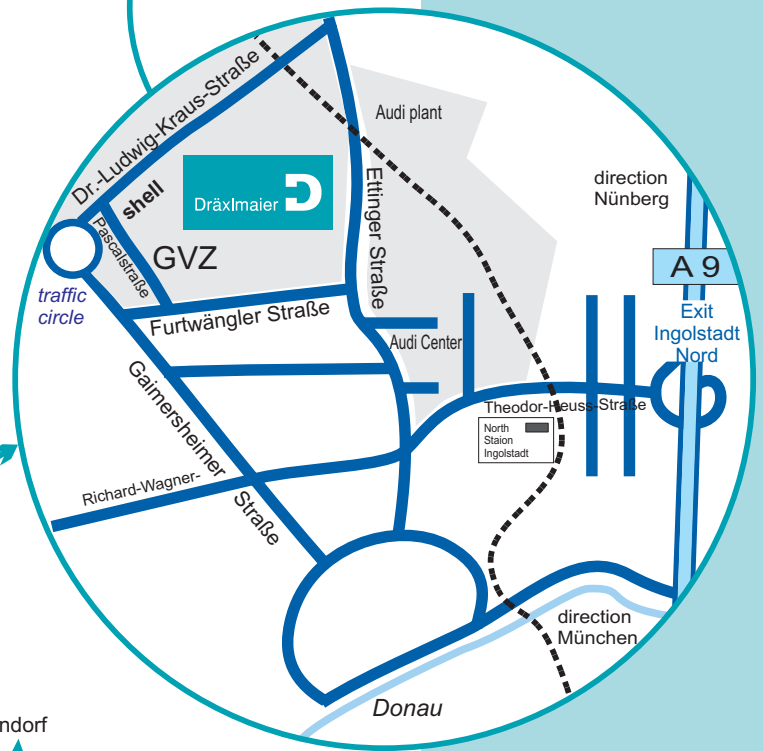

Dräxlmaier in Ingolstadt

DFE in the GVZ freight center

- ➔ Coming along the **A9** from **Munich** or **Nuremberg**, exit at **Lenting** and follow the signs saying "Audi+GVZ". The entrance to the GVZ premises are at the main gate of Audi opposite gate 10 **You will find DFE in hall H.** Visitors' entrance: **Entrance H2.** Materials receiving: **via rolling gate H3**
- ➔ Coming along the **B 16** from **Ulm** or **Regensburg**, enter the **A9** at the junction **Manching**, going towards **Nuremberg**. Continue as described above.

- ➔ Driving along a minor road, follow the signs saying "Audi+GVZ" as described above. These signs can be found throughout the entire city area.

Dräxlmaier Group

DFE Dräxlmaier
Fahrzeugelektrik GmbH

Pascalstraße 4
85057 Ingolstadt