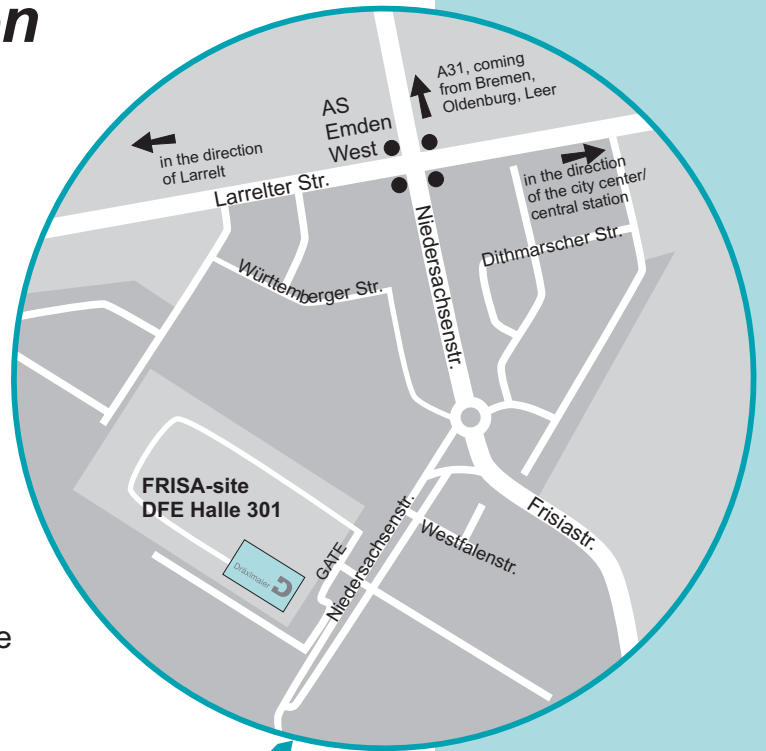

# Dräxlmaier Production in *Emden*

## → Getting there via the Motorway:

At the junction at Emden West (end of the Motorway), turn into **Niedersachsenstrasse**. At the roundabout, take the **2nd exit** (signs towards the VW plant) and drive on Niedersachsenstrasse up to **the entry to the FRISIA industrial estate**.

After signing in at the front gate, take the U-shaped access road **right** up to the end of the industrial estate.

The DFE building is the **last building** at the end of this access road.