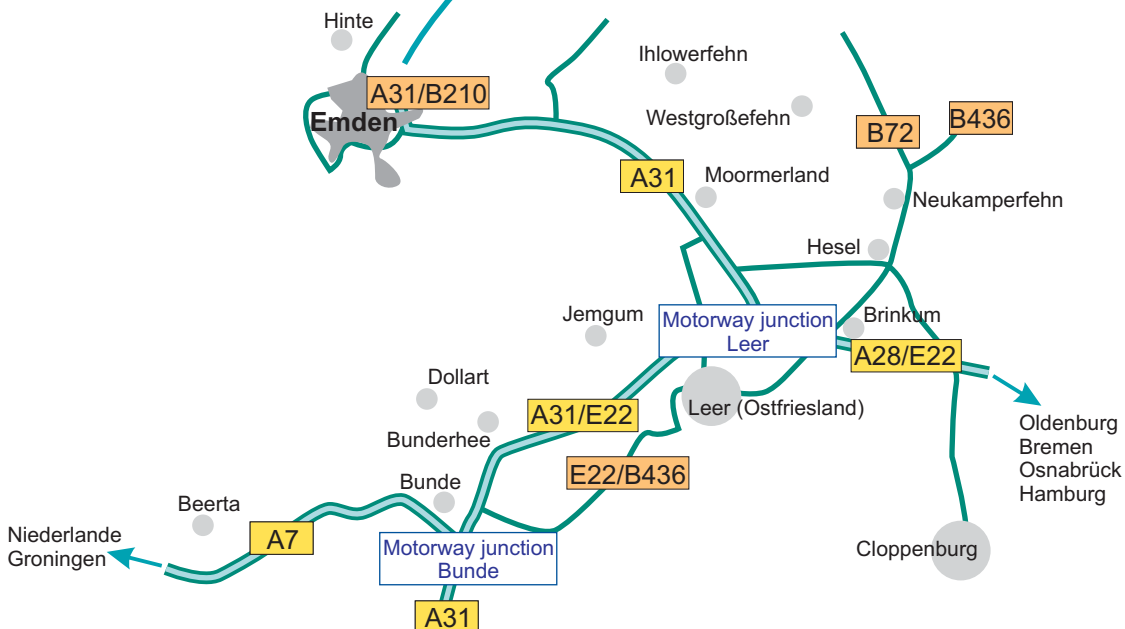

# Dräxlmaier Production in *Emden*

## → Getting there via the Motorway:

At the junction at Emden West (end of the Motorway), turn into **Niedersachsenstrasse**. At the roundabout, take the **2nd exit** (signs towards the VW plant) and drive on Niedersachsenstrasse up to **the entry to the FRISIA industrial estate**.

After signing in at the front gate, take the U-shaped access road **right** up to the end of the industrial estate.

The DFE building is the **last building** at the end of this access road.