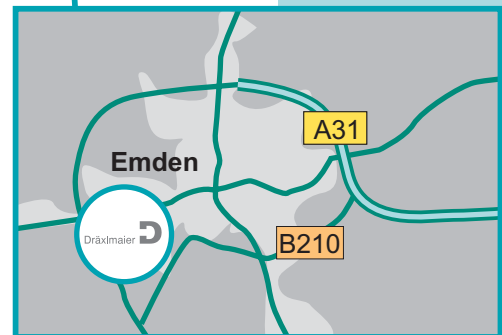

Dräxlmaier Production in *Emden*

→ Getting there via the Motorway:

At the junction at Emden West (end of the Motorway), turn into **Niedersachsenstrasse**. At the roundabout, take the **2nd exit** (signs towards the VW plant) and drive on Niedersachsenstrasse up to **the entry to the FRISIA industrial estate**.

After signing in at the front gate, take the U-shaped access road **right** up to the end of the industrial estate.

The DFE building is the **last building** at the end of this access road.

Dräxlmaier Group

DFE Dräxlmaier
Fahrzeugelektrik GmbH
Stedinger Straße 12

26723 Emden

telephone:
+49 4921 9662-00

fax:
+49 4921 9662-13

e-mail: info@draexlmaier.de
internet: www.draexlmaier.de