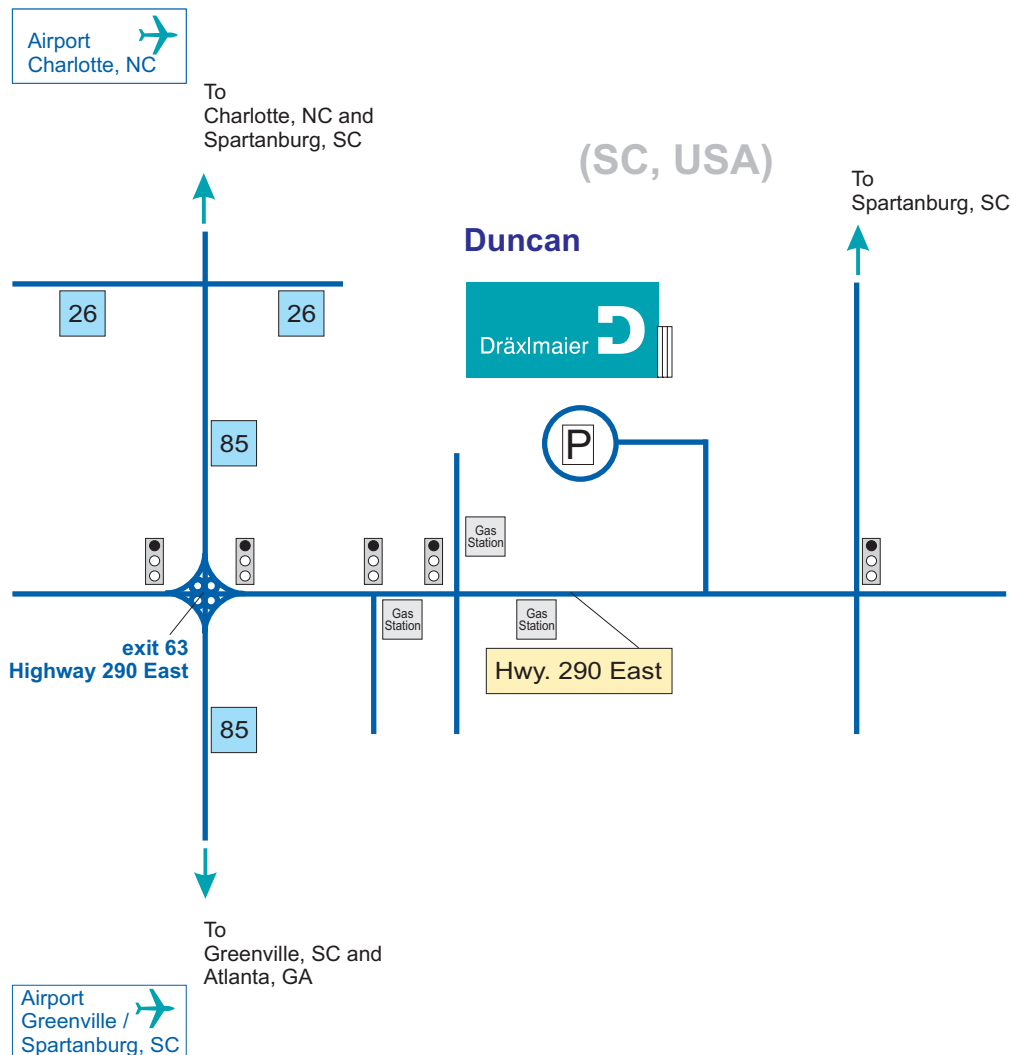

Dräxlmaier in *Duncan, USA*

- Take **Interstate I-85** to **exit 63** (Highway 290 - Duncan/Moore, located between Spartanburg and Greenville).
Go to the traffic light at the end of the exit ramp:
- coming from Greenville, turn right onto **Highway 290 East**.
- Coming from Charlotte/Spartanburg, turn left onto Hwy. 290 and go through the next traffic light to cross over the Interstate,
- on Hwy. 290 East, go straight through the next two traffic lights (at the Exxon Station and the Citgo Gas Station/Weeks Hillside Industrial Park). DAA is located on the left side of Hwy. 290 (silver building with 3 flag poles in front of the building) approximately 1 mile from the Interstate.