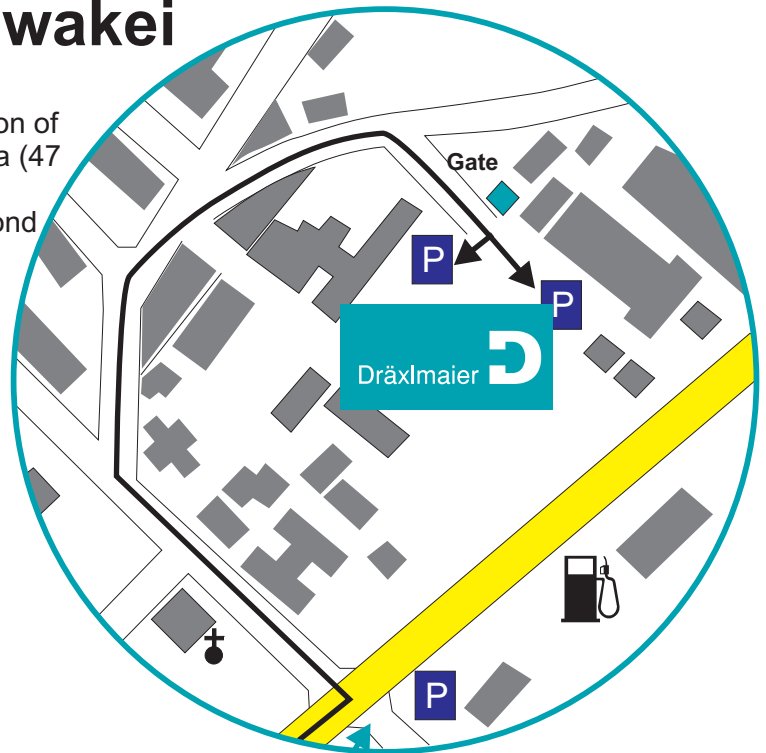

Dräxlmaier in *Dunajská Streda, Slowakei*

- ➔ Coming from Bratislava, take the E 575 (direction of Komárno) to the first turn-off to Dunajská Streda (47 kilometers from Bratislava). Take the main road and continue on to the second traffic light, then turn left towards "Galanta".
- ➔ From Komárno, take the E 575 (going towards Bratislava) to the first turn-off to Dunajská Streda (53 kilometers from Komárno). Then continue along the main road up to the first traffic light, where you turn right towards "Galanta".