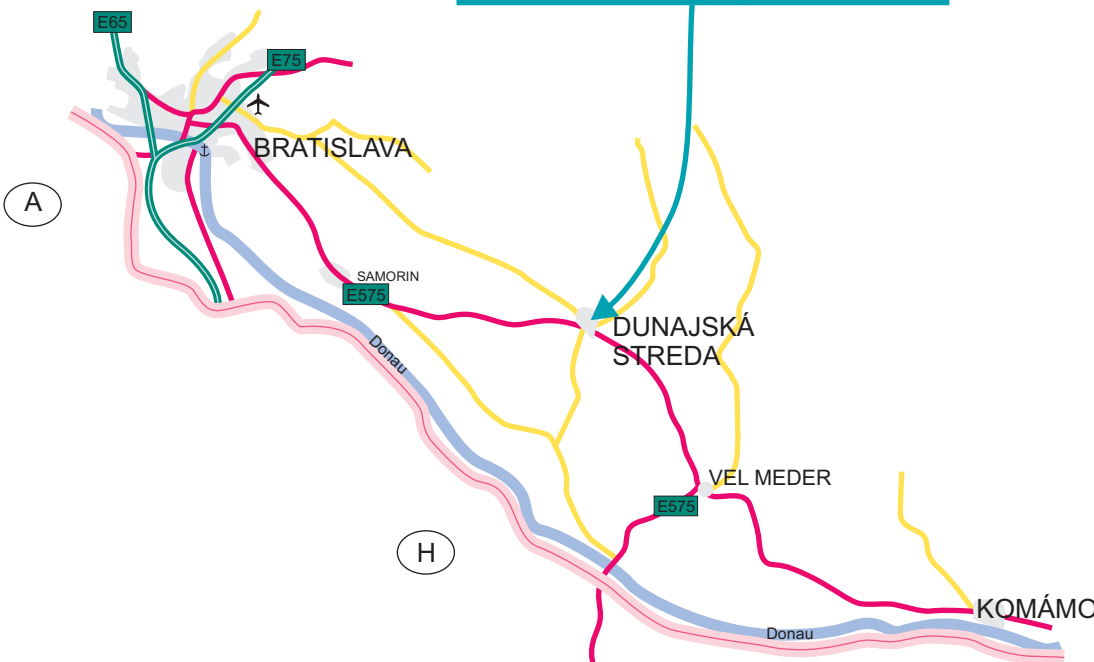

Dräxlmaier in *Dunajská Streda, Slowakei*

- ➔ Coming from Bratislava, take the E 575 (direction of Komárno) to the first turn-off to Dunajská Streda (47 kilometers from Bratislava). Take the main road and continue on to the second traffic light, then turn left towards "Galanta".
- ➔ From Komárno, take the E 575 (going towards Bratislava) to the first turn-off to Dunajská Streda (53 kilometers from Komárno). Then continue along the main road up to the first traffic light, where you turn right towards "Galanta".