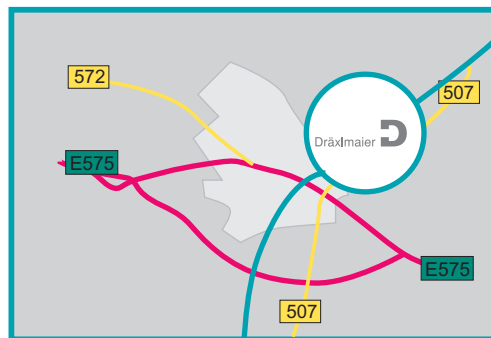

Dräxlmaier in *Dunajská Streda, Slowakei*

- ➔ Coming from Bratislava, take the E 575 (direction of Komárno) to the first turn-off to Dunajská Streda (47 kilometers from Bratislava). Take the main road and continue on to the second traffic light, then turn left towards "Galanta".
- ➔ From Komárno, take the E 575 (going towards Bratislava) to the first turn-off to Dunajská Streda (53 kilometers from Komárno). Then continue along the main road up to the first traffic light, where you turn right towards "Galanta".