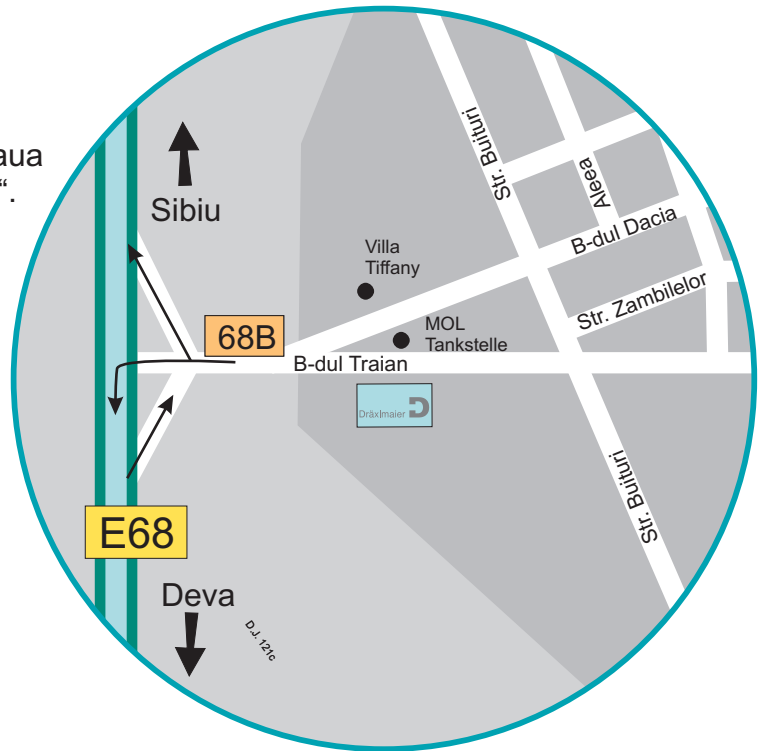

Dräxlmaier in *Hunedoara*, Romania

➔ **Coming from Sibiu/airport:**

From Sibiu airport drive about 123 km (ca. 2 hours) east towards highway "Soseaua Alba Iulia". Turn left at "Soseaua Alba Iulia". Straightforward on DN1/DN7/E68/E81. Then drive straightforward on DN7/E68 and turn left towards Dj687. Straight forward on Dj687 towards Hunedoara.

Once in Hunedoara, you keep driving on Dj687. You will find the plant of the Draexlmaier Group on the right side (B-dul Traian street).

Optimal air connection:

✈️	via Sibiu:	from MUC (daily)	Arrivalt Sibiu
	Tarom	10:25 Uhr	13:40 Uhr
	LH	14:20 Uhr	17:00 Uhr
		from Sibiu (daily)	Arrival MUC
Tarom	08:00 Uhr	09:35 Uhr	
LH	17:35 Uhr	18:20 Uhr	