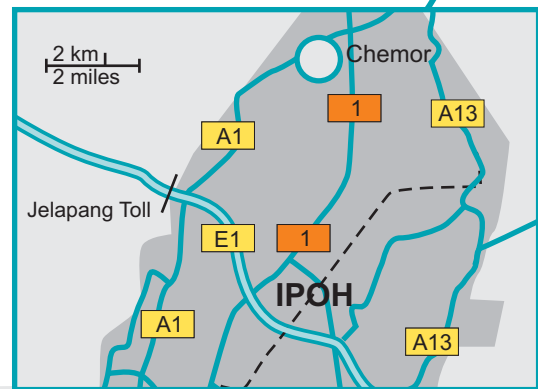

# Dräxlmaier in Ipoh, Malaysia

➔ From North South Highway please take the Chemor/Jelapang exit. Turn right on the A1 to Chemor. Follow the road for about 6 km. After passing Taman Hartawan you will see a row of shops on your left. Turn right into the Chemor Ceramic Park. Take the first exit on left and turn right immediately. In front of Goodwater take the next exit on the left and go straight to DEM Dräxlmaier Automotive Systems, which is located on your right.

➔ **Transportation**

- From Penang - 190km or about 2 hours 15 minutes drive.
- From Kuala Lumpur - 220km or about 2 hours 30minutes drive.

**Dräxlmaier Group**

DEM Dräxlmaier Automotive Systems (M) Sdn Bhd  
 Lot PT 115710, Jalan Chepor 11/6  
 Ceramic Industrial Park  
 31200 Chemor, Perak.  
 Malaysia