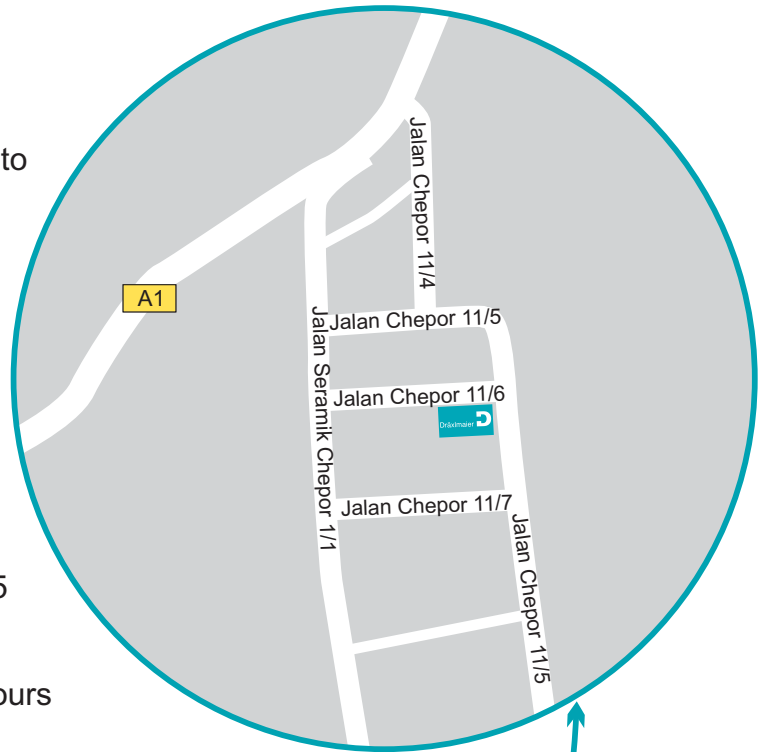

# Dräxlmaier in Ipoh, Malaysia

➔ From North South Highway please take the Chemor/Jelapang exit. Turn right on the A1 to Chemor. Follow the road for about 6 km. After passing Taman Hartawan you will see a row of shops on your left. Turn right into the Chemor Ceramic Park. Take the first exit on left and turn right immediately. In front of Goodwater take the next exit on the left and go straight to DEM Dräxlmaier Automotive Systems, which is located on your right.

➔ **Transportation**

- From Penang - 190km or about 2 hours 15 minutes drive.
- From Kuala Lumpur - 220km or about 2 hours 30minutes drive.

**Dräxlmaier Group**

DEM Dräxlmaier Automotive Systems (M) Sdn Bhd  
 Lot PT 115710, Jalan Chepor 11/6  
 Ceramic Industrial Park  
 31200 Chemor, Perak.  
 Malaysia