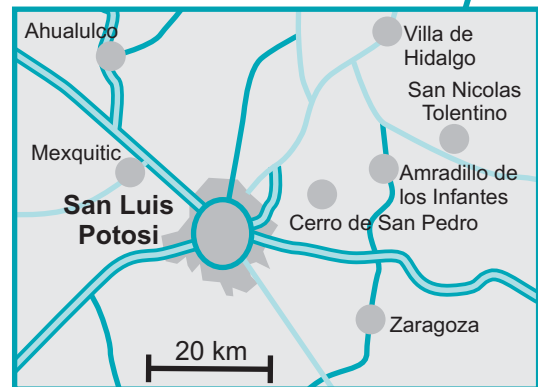

Dräxlmaier in San Luis Potosi, Mexico

- ➔ Take 57 Highway towards México City, starting from the Glorieta Juárez you will pass the bus station, the hotel area, keep going until you see the Parque Logístico sign.
- ➔ Leave highway 57 at exit Eje 140.
- ➔ Go straight 3 km until you come across the entrance of Parque Logístico.
- ➔ Inside the industrial park you turn left and follow the road Dräxlmaier will be on your left.