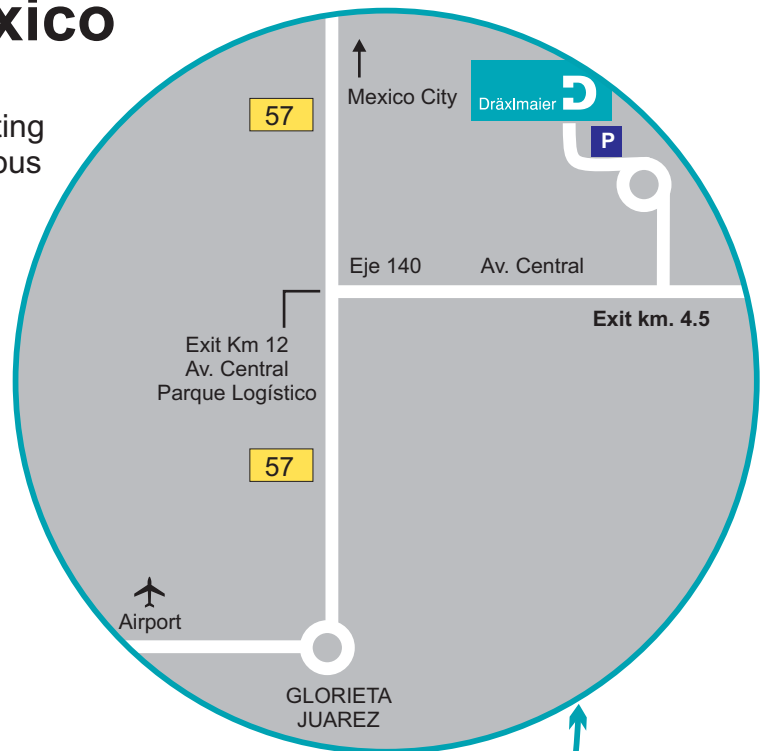

Dräxlmaier in San Luis Potosi, Mexico

- ➔ Take 57 Highway towards México City, starting from the Glorieta Juárez you will pass the bus station, the hotel area, keep going until you see the Parque Logístico sign.
- ➔ Leave highway 57 at exit Eje 140.
- ➔ Go straight 3 km until you come across the entrance of Parque Logístico.
- ➔ Inside the industrial park you turn left and follow the road Dräxlmaier will be on your left.