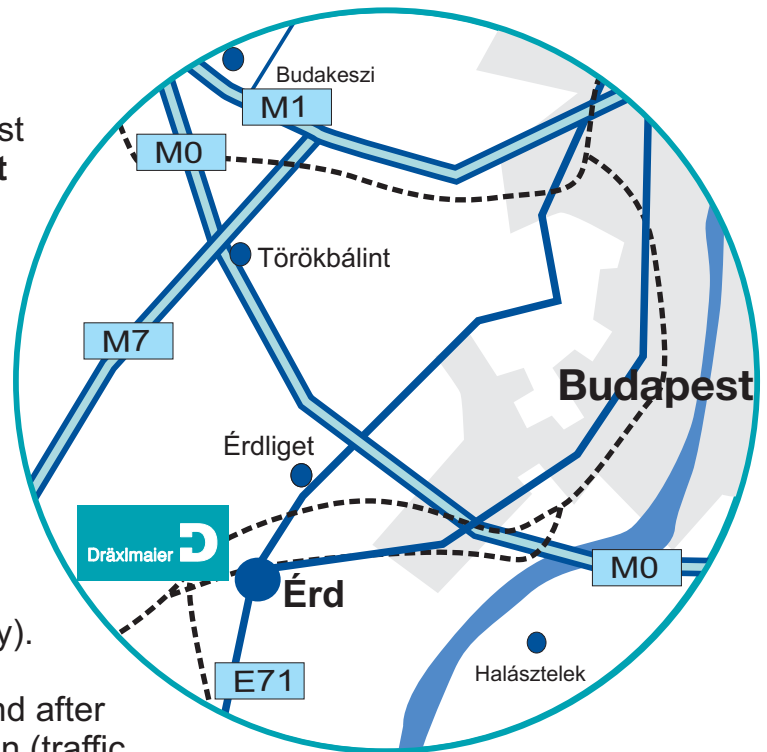

# Dräxlmaier in Érd/Hungary

➔ Coming from **Vienna**, turn right at the first motorway intersection **before Budapest** onto the M0 going towards Balaton.

After about 3.5 km, turn right again onto the **M7** in the direction of Balaton. Exit the motorway (after about 2 km) at **Érd**.

At the first stop sign, **turn right** towards the **City Center**. Turn right after the second traffic light and then left after about 300 m. After about 3.6 km, turn right at the intersection (with right-of-way). After about 2.2 km, you will come to an intersection with a stop sign. Turn left and after about 700 m, turn right at the intersection (traffic light). After driving about 500 m, you will arrive at the entry to **MEE Co.** (Turul Street).