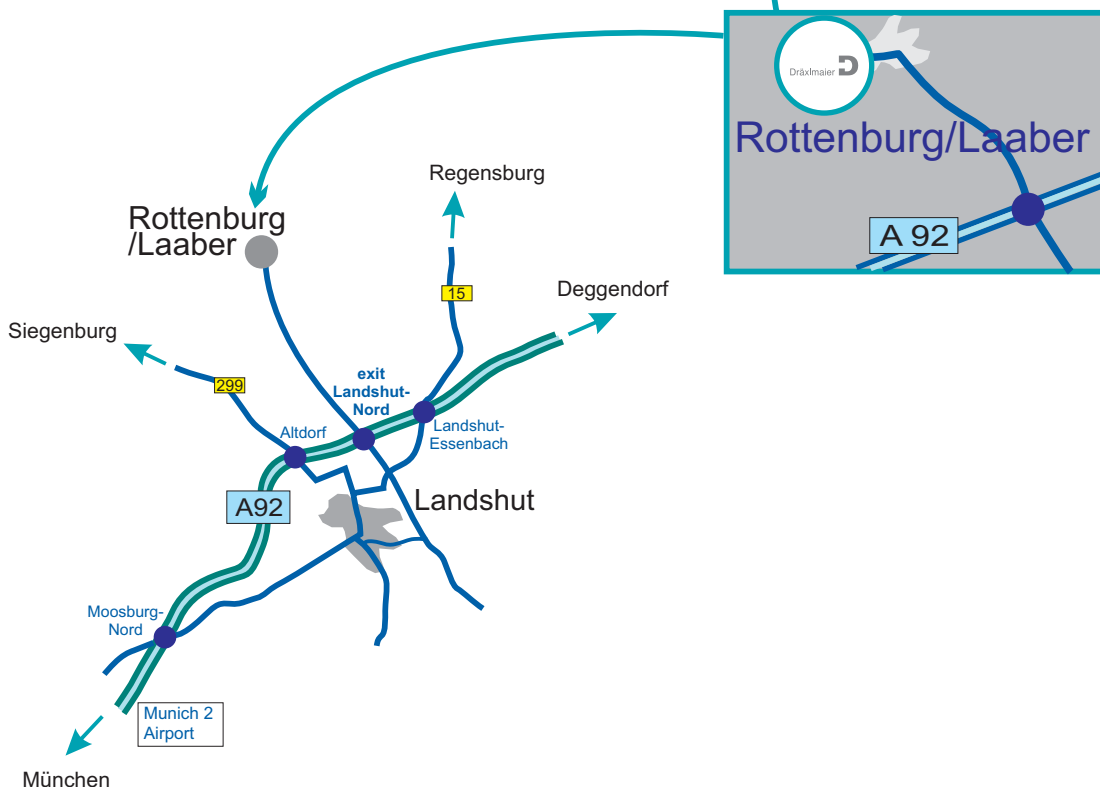

Dräxlmaier in Rottenburg an der Laaber

- Coming from Munich or from Munich 2 Airport, please take the **A 92** motorway (**direction of Deggendorf**) up to exit 14 (Ergolding). Continue right **towards Landshut** up to the first traffic light, then turn left. At the next intersection, follow the sign to **Rottenburg** to the right. Before you get to the sign indicating Rottenburg, turn right into Dieselstraße, the first building on the right is the DSV.