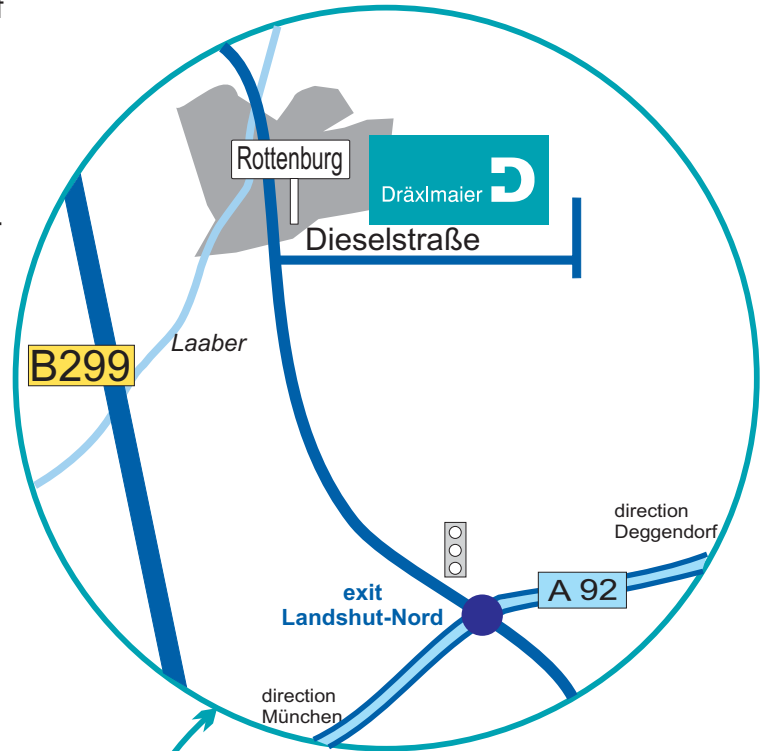

Dräxlmaier in Rottenburg an der Laaber

- Coming from Munich or from Munich 2 Airport, please take the **A 92** motorway (**direction of Deggendorf**) up to exit 14 (Ergolding). Continue right **towards Landshut** up to the first traffic light, then turn left. At the next intersection, follow the sign to **Rottenburg** to the right. Before you get to the sign indicating Rottenburg, turn right into Dieselstraße, the first building on the right is the DSV.