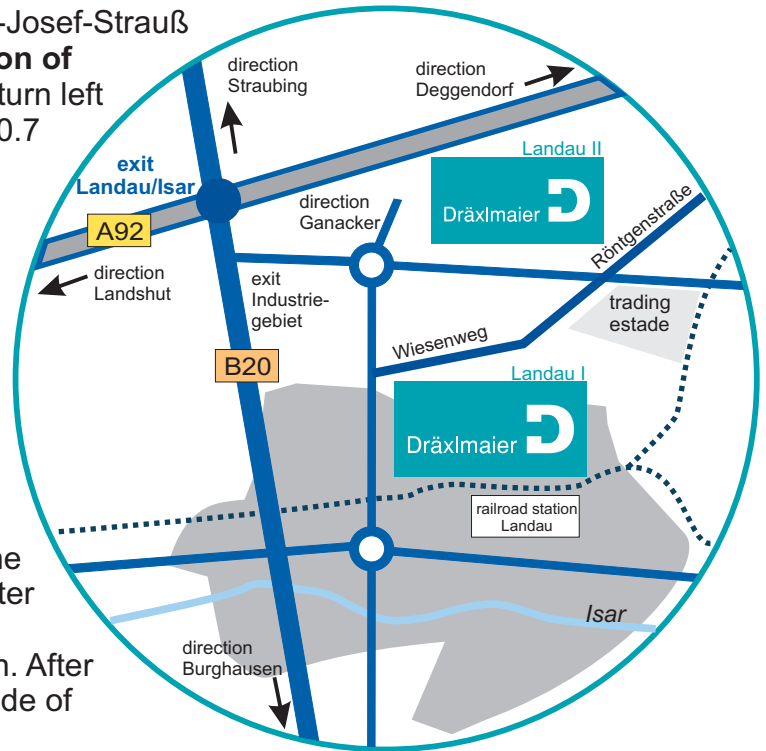

## Dräxlmaier in Landau II

- ➔ Coming from Munich or from Munich Franz-Josef-Strauß Airport, please take motorway **A92 (direction of Deggendorf)** up to the **Landau exit**. Then turn left and continue on towards Landau for about 0.7 km on the **B20**. Take the left-hand lane and follow the sign saying **“Landau Industriegebiet”**. Continue up to the next intersection and turn left there. After 30 meters, you will come to the left side of ELDRA Company.
- ➔ Coming from Deggendorf, it is best to take motorway **A92 (direction of Munich)** up to the **Landau exit**. Now turn right towards Landau and drive on the **B20** for about 0.7km. Take the left-hand lane and follow the sign saying **“Landau Industriegebiet”**. Enter the roundabout and take the diagonal exit, taking a left turn at the following intersection. After about 30 meters, you will come to the left side of ELDRA Company.
- ➔ Coming from Straubing, please take the **B20 towards Burghausen** up to the **“Landau Industriegebiet”** exit, then continue on as described above.
- ➔ Coming from Eggenfelden, please take the **B20 towards Straubing** up to the **“Landau Industriegebiet”** exit, then continue on as described above.