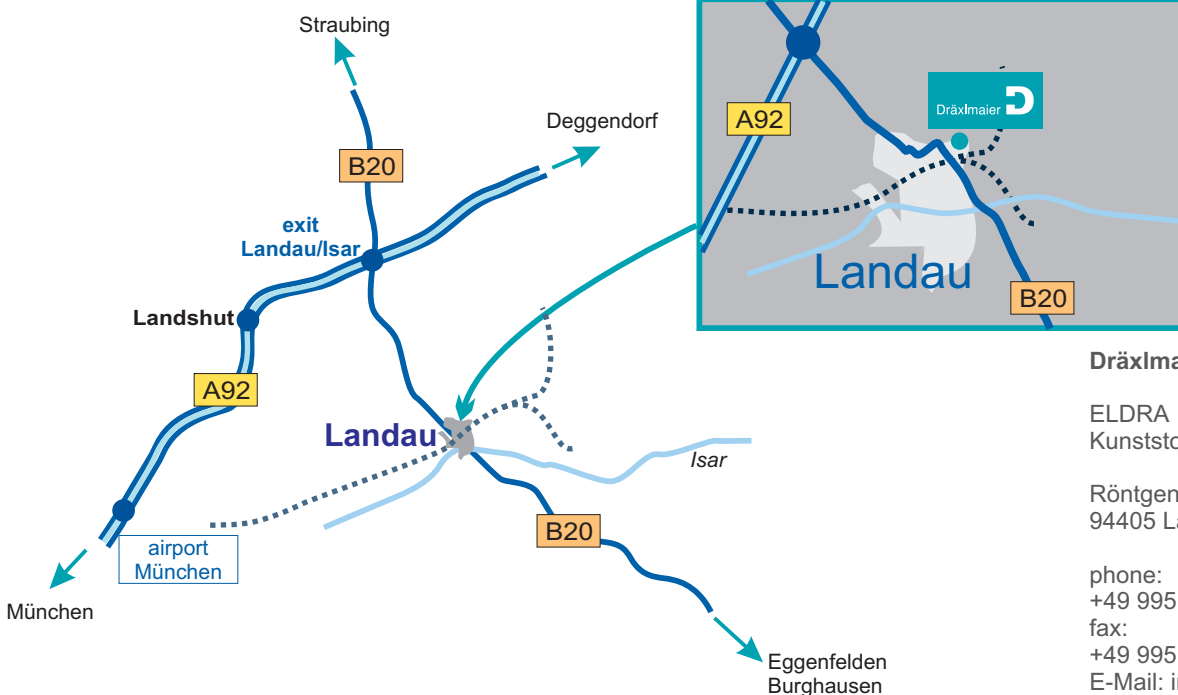

## Dräxlmaier in Landau II

- ➔ Coming from Munich or from Munich Franz-Josef-Strauß Airport, please take motorway **A92 (direction of Deggendorf)** up to the **Landau exit**. Then turn left and continue on towards Landau for about 0.7 km on the **B20**. Take the left-hand lane and follow the sign saying **“Landau Industriegebiet”**. Continue up to the next intersection and turn left there. After 30 meters, you will come to the left side of ELDRA Company.
- ➔ Coming from Deggendorf, it is best to take motorway **A92 (direction of Munich)** up to the **Landau exit**. Now turn right towards Landau and drive on the **B20** for about 0.7km. Take the left-hand lane and follow the sign saying **“Landau Industriegebiet”**. Enter the roundabout and take the diagonal exit, taking a left turn at the following intersection. After about 30 meters, you will come to the left side of ELDRA Company.
- ➔ Coming from Straubing, please take the **B20 towards Burghausen** up to the **“Landau Industriegebiet”** exit, then continue on as described above.
- ➔ Coming from Eggenfelden, please take the **B20 towards Straubing** up to the **“Landau Industriegebiet”** exit, then continue on as described above.