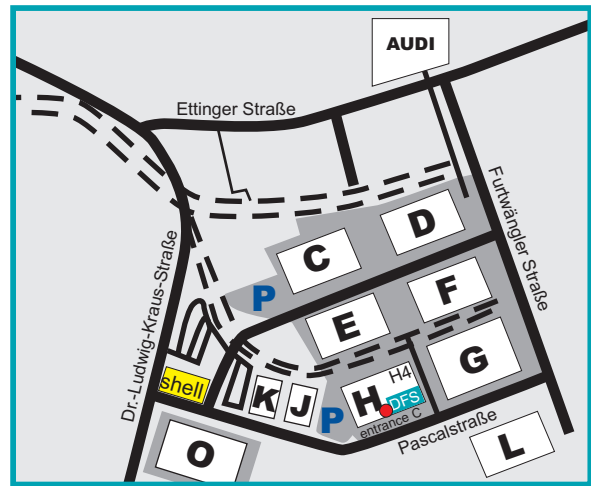

Dräxlmaier in Ingolstadt

DFS Dräxlmaier Fahrzeugsysteme GmbH

- ➔ Coming along the **A9** from **Munich** or **Nuremberg**, exit at **Lenting** and follow the signs saying "Audi+GVZ". The entrance to the GVZ premises are at the main gate of Audi opposite gate 10. **You will find DFS in hall H.**
Visitors' entrance: **Entrance A**
- ➔ Coming along the **B16** from Ulm or Regensburg, enter the **A9** at the junction **Manching**, going towards Nuremberg. Continue as described above.
- ➔ Driving along a minor road, follow the signs saying "Audi+GVZ" as described above. These signs can be found throughout the entire city area.