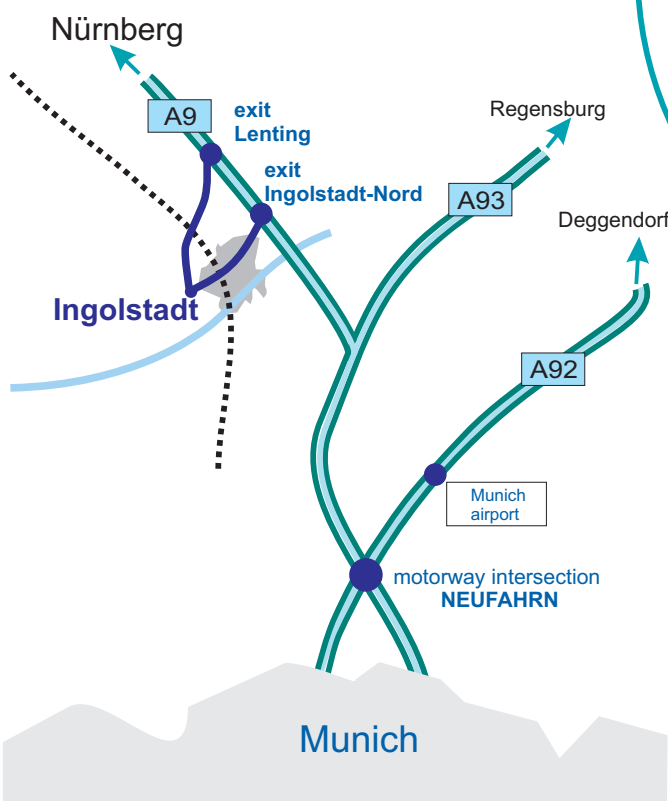

Dräxlmaier in Ingolstadt

DFS Dräxlmaier Fahrzeugsysteme GmbH

- ➔ Coming along the **A9** from **Munich** or **Nuremberg**, exit at **Lenting** and follow the signs saying "Audi+GVZ". The entrance to the GVZ premises are at the main gate of Audi opposite gate 10. **You will find DFS in hall H.**
Visitors' entrance: **Entrance A**
- ➔ Coming along the **B16** from Ulm or Regensburg, enter the **A9** at the junction **Manching**, going towards Nuremberg. Continue as described above.
- ➔ Driving along a minor road, follow the signs saying "Audi+GVZ" as described above. These signs can be found throughout the entire city area.