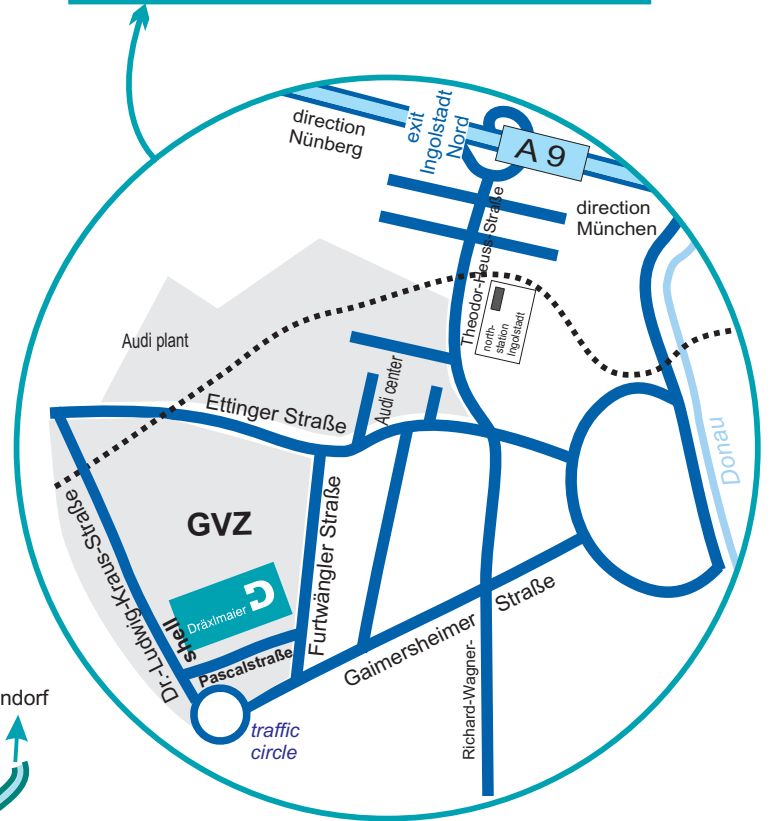

Dräxlmaier in Ingolstadt

DFS Dräxlmaier Fahrzeugsysteme GmbH

- ➔ Coming along the **A9** from **Munich** or **Nuremberg**, exit at **Lenting** and follow the signs saying "Audi+GVZ". The entrance to the GVZ premises are at the main gate of Audi opposite gate 10. **You will find DFS in hall H.**
Visitors' entrance: **Entrance A**
- ➔ Coming along the **B16** from Ulm or Regensburg, enter the **A9** at the junction **Manching**, going towards Nuremberg. Continue as described above.
- ➔ Driving along a minor road, follow the signs saying "Audi+GVZ" as described above. These signs can be found throughout the entire city area.