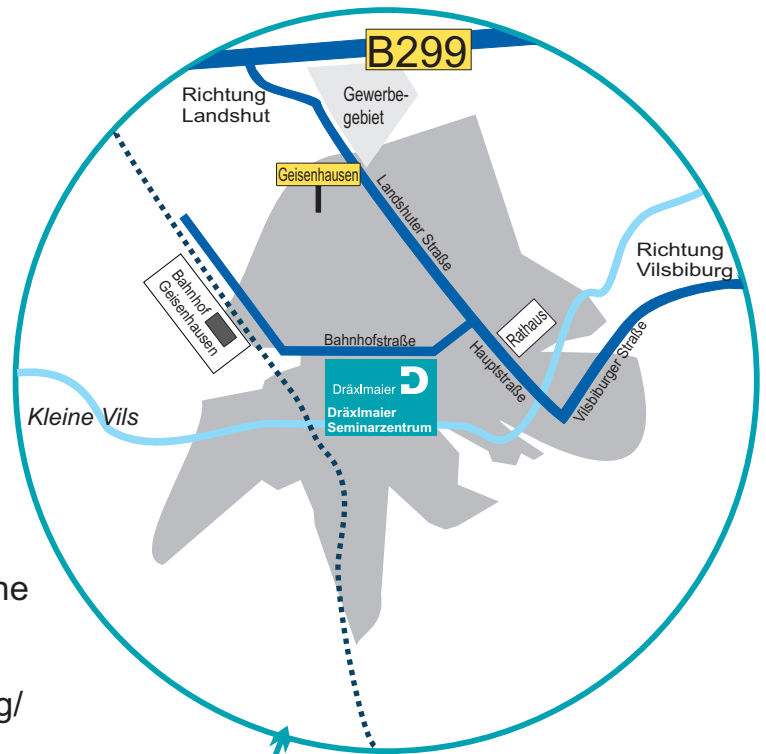

# Dräxlmaier Seminarzentrum in Geisenhausen

- ➔ If you come from Munich or the Munich Airport, please take the **A 92** motorway (direction **Deggendorf**). Exit at **Landshut Nord** and take the **B 299** (direction **Altötting**) to Geisenhausen (approx. 18 km away from Landshut).
- ➔ If you are coming from Ingolstadt, we recommend you to go via Siegenburg on the **B 299** to Landshut, then on to Geisenhausen.
- ➔ Coming from Regensburg, the way on the **B 15** via Landshut is the best.
- ➔ If you are coming from Salzburg/Altötting/Passau, you can either take the **B 299** (direction **Neumarkt-St. Veit, Landshut**) or the **B 388** (direction **München**) to Geisenhausen.