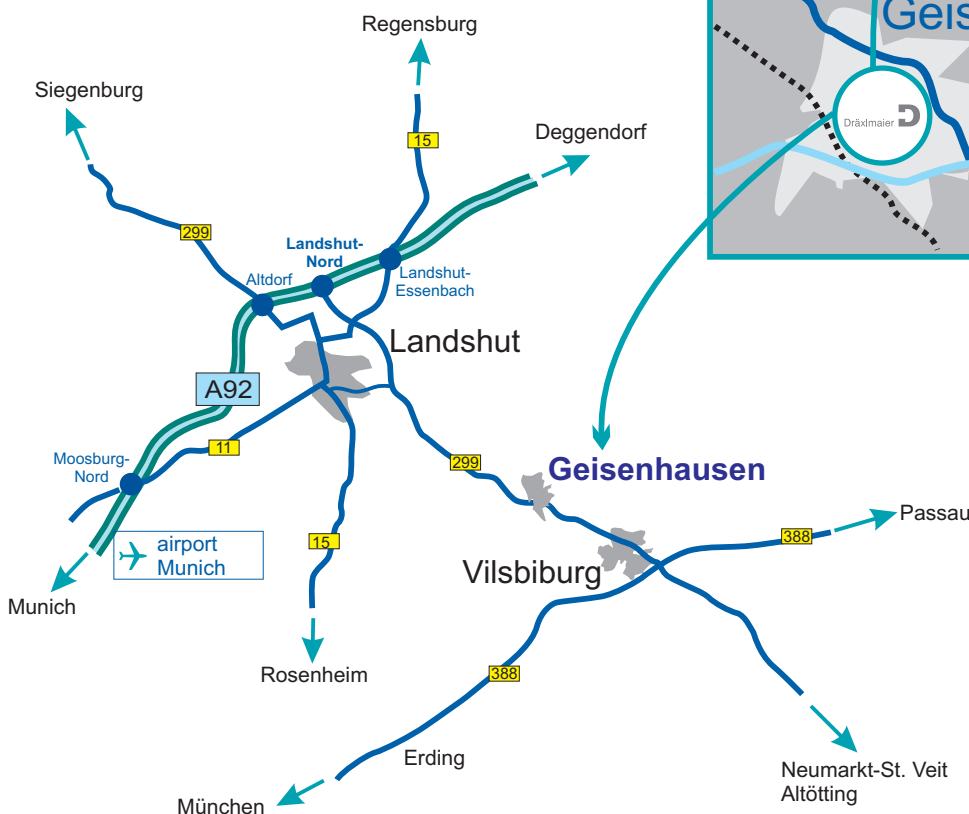

# Dräxlmaier Seminarzentrum in Geisenhausen

- ➔ If you come from Munich or the Munich Airport, please take the **A 92** motorway (direction **Deggendorf**). Exit at **Landshut Nord** and take the **B 299** (direction **Altötting**) to Geisenhausen (approx. 18 km away from Landshut).
- ➔ If you are coming from Ingolstadt, we recommend you to go via Siegenburg on the **B 299** to Landshut, then on to Geisenhausen.
- ➔ Coming from Regensburg, the way on the **B 15** via Landshut is the best.
- ➔ If you are coming from Salzburg/Altötting/Passau, you can either take the **B 299** (direction **Neumarkt-St. Veit, Landshut**) or the **B 388** (direction **München**) to Geisenhausen.