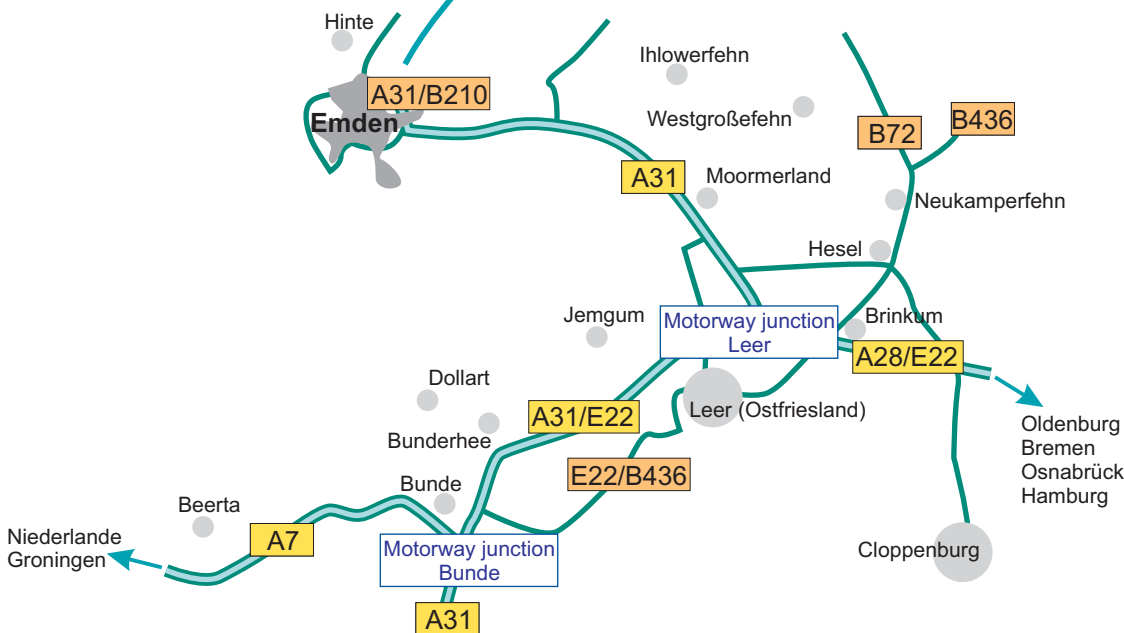

Dräxlmaier Production in *Emden*

➔ Getting there via the Motorway:

At the junction at Emden West (end of the Motorway), turn into **Niedersachsenstrasse**. At the roundabout, take the **2nd exit** (signs towards the VW plant) and drive on Niedersachsenstrasse up to the **entry to the FRISIA industrial estate**.

After signing in at the front gate, take the U-shaped access road **right** up to the end of the industrial estate.

The DFE building is the **last building** at the end of this access road.

Dräxlmaier Group