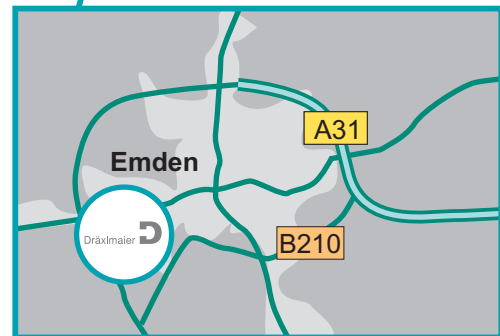

Dräxlmaier Production in *Emden*

➔ Getting there via the Motorway:

At the junction at Emden West (end of the Motorway), turn into **Niedersachsenstrasse**. At the roundabout, take the **2nd exit** (signs towards the VW plant) and drive on Niedersachsenstrasse up to the **entry to the FRISIA industrial estate**.

After signing in at the front gate, take the U-shaped access road **right** up to the end of the industrial estate.

The DFE building is the **last building** at the end of this access road.

Dräxlmaier Group