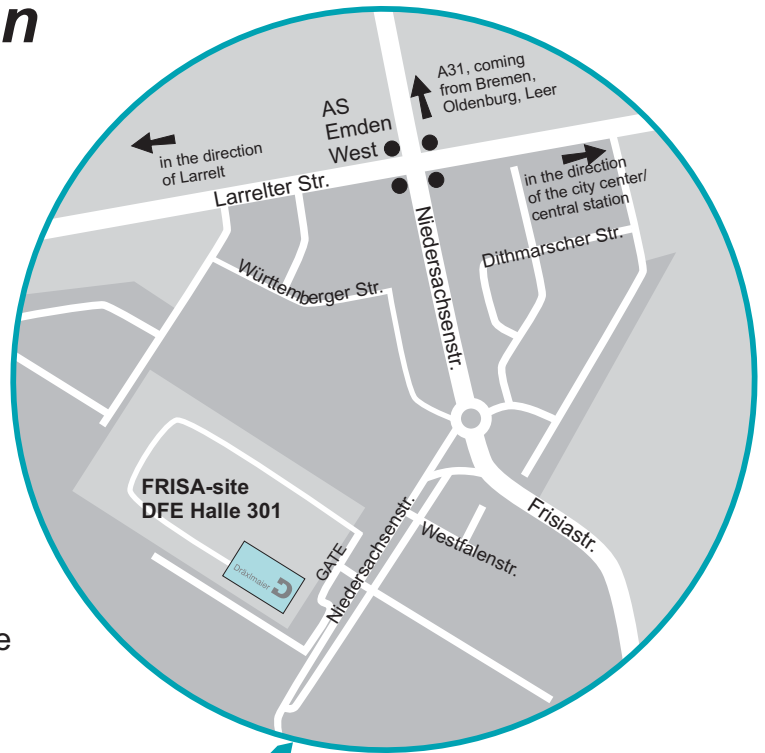

Dräxlmaier Production in *Emden*

➔ Getting there via the Motorway:

At the junction at Emden West (end of the Motorway), turn into **Niedersachsenstrasse**. At the roundabout, take the **2nd exit** (signs towards the VW plant) and drive on Niedersachsenstrasse up to the **entry to the FRISIA industrial estate**.

After signing in at the front gate, take the U-shaped access road **right** up to the end of the industrial estate.

The DFE building is the **last building** at the end of this access road.

Dräxlmaier Group