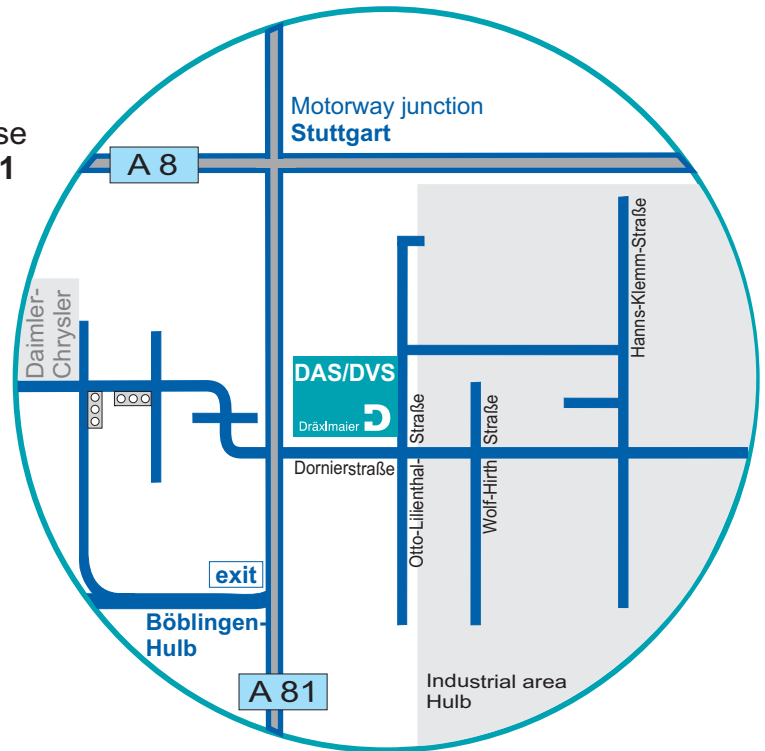

Dräxlmaier in Böblingen

- Coming from **A 8** (direction **Stuttgart**), please drive to the Stuttgart intersection on the **A 81** towards Singen.
- Exit the motorway at Böblingen-Hulb.
- Continue on in the direction of Hulb.
- In the Hulb Industrial area (**Industriegebiet Hulb**), you will find the **DAS/DVS** in **26 Otto-Lilienthal-Straße**.