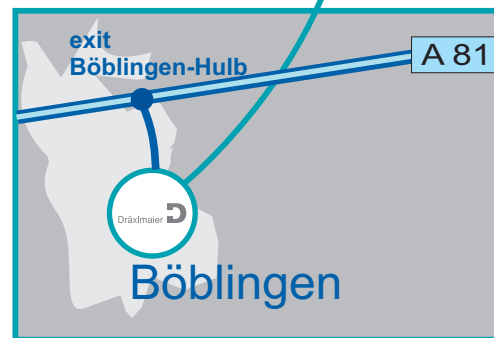

Dräxlmaier in Böblingen

- Coming from **A 8** (direction **Stuttgart**), please drive to the Stuttgart intersection on the **A 81** towards Singen.
- Exit the motorway at Böblingen-Hulb.
- Continue on in the direction of Hulb.
- In the Hulb Industrial area (**Industriegebiet Hulb**), you will find the **DAS/DVS** in **26 Otto-Lilienthal-Straße**.