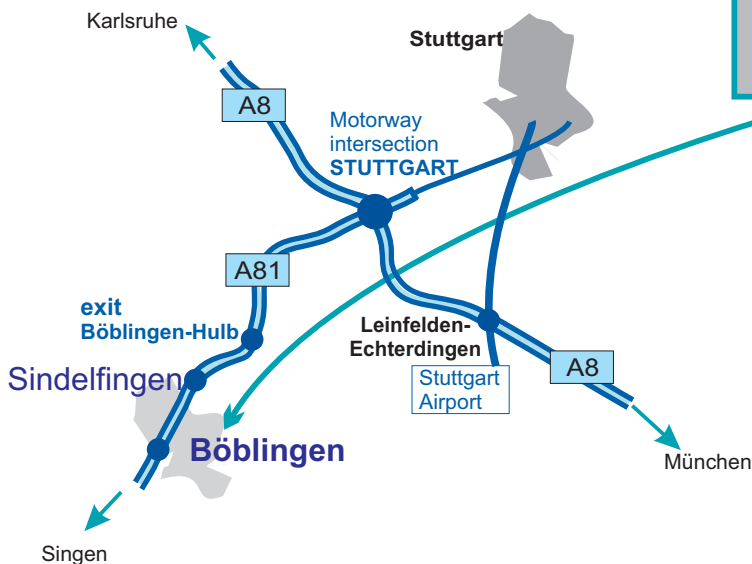

Dräxlmaier in Böblingen

- Coming from **A 8** (direction **Stuttgart**), please drive to the Stuttgart intersection on the **A 81** towards Singen.
- Exit the motorway at Böblingen-Hulb.
- Continue on in the direction of Hulb.
- In the Hulb Industrial area (**Industriegebiet Hulb**), you will find the **DAS/DVS** in **26 Otto-Lilienthal-Straße**.