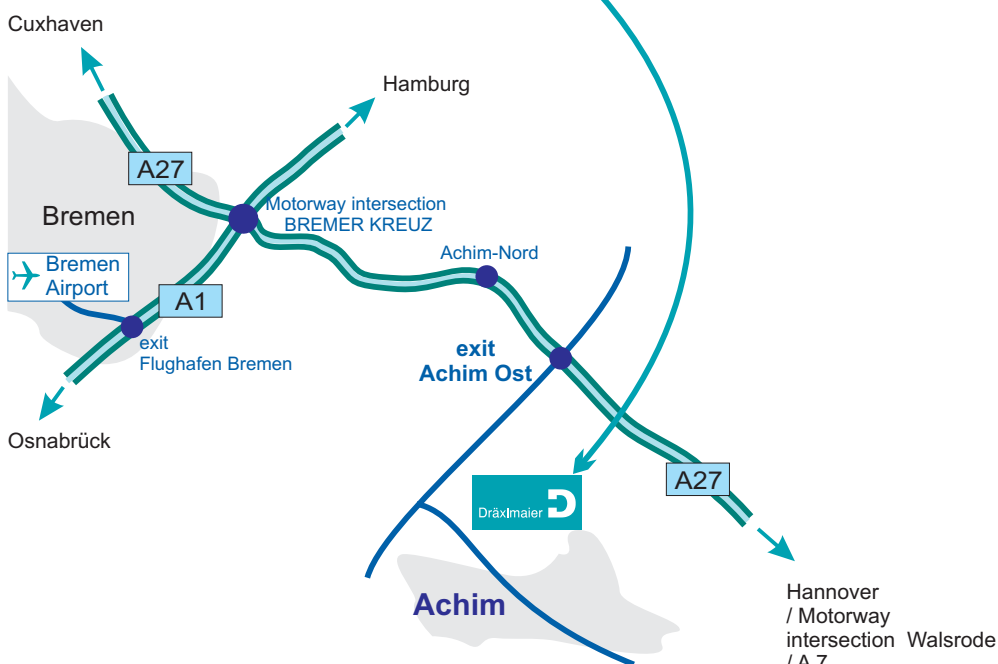

Dräxlmaier in *Achim* near Bremen

→ Coming on the motorway **A 27 Bremen-Hannover**, please exit at **Achim Ost** and continue on Uesener Feldstraße towards Uesen.

Dräxlmaier Group

DKS Dräxlmaier
Kunststoffsysteme GmbH