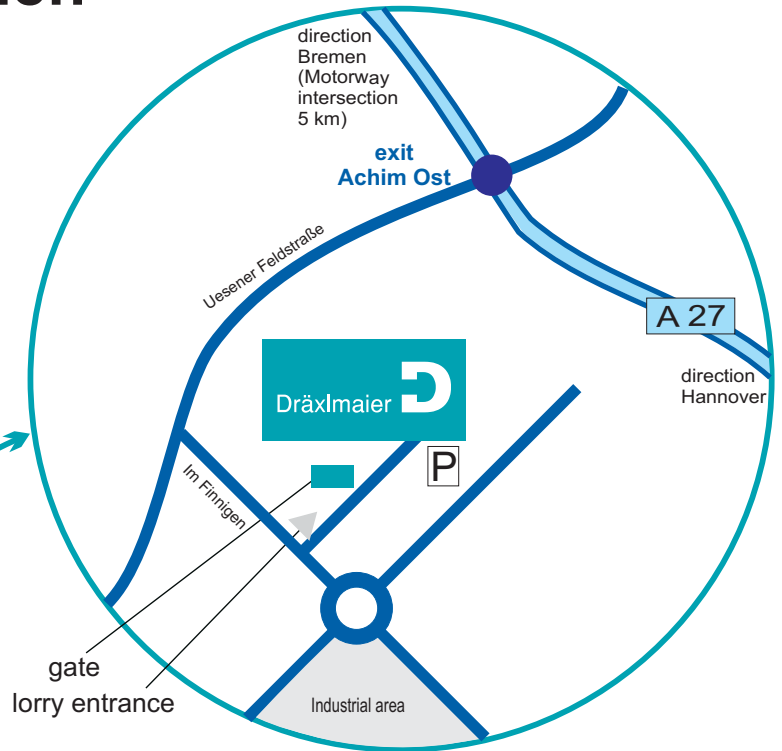

Dräxlmaier in *Achim* near Bremen

→ Coming on the motorway **A 27 Bremen-Hannover**, please exit at **Achim Ost** and continue on Uesener Feldstraße towards Uesen.

Dräxlmaier Group

DKS Dräxlmaier
Kunststoffsysteme GmbH